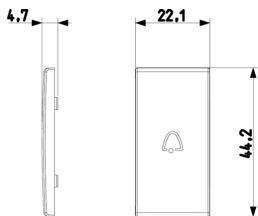

3 - Active

5 NR

- [Arké lives in your time](#)

3D

- **Class group:** Domestic switching devices
- **Class:** Control element/cover plate for domestic switching devices
- **Model:** One-part button
- **Imprint/indication:** Symbol bell
- **Utilization:** Switch/push button
- **Suitable for touch sensor connector for bus system:** No
- **Type of fastening:** Clamp mounting
- **Monitoring window/light outlet:** Yes
- **Material:** Plastic
- **Material quality:** Thermoplastic
- **Halogen free:** Yes
- **Surface protection:** Untreated
- **Surface finishing:** Matt
- **Colour:** Grey
- **RAL-number (similar):** 7015
- **With label area:** No
- **With exchangeable lens/symbol:** No
- **Suitable for degree of protection (IP):** IP40
- **Depth:** 470,00 mm

• 96. Electrotechnical expert ([download](#))

8007352459182
1 NR
2.2x4.4x0.5 [cm]
2.3 [g]

8007352459199
5 NR
6.6x4.4x1 [cm]
11.5 [g]

8007352459205
25 NR
14.2x6.7x5.9 [cm]
87.8 [g]