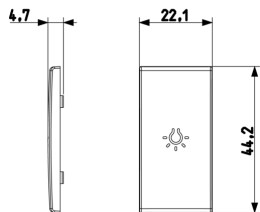

3 - Active

5 NR

- [Arké lives in your time](#)

3D

- **Class group:** Domestic switching devices
- **Class:** Control element/cover plate for domestic switching devices
- **Model:** One-part button
- **Imprint/indication:** Symbol light
- **Utilization:** Switch/push button
- **Suitable for touch sensor connector for bus system:** No
- **Type of fastening:** Clamp mounting
- **Monitoring window/light outlet:** Yes
- **Material:** Plastic
- **Material quality:** Thermoplastic
- **Halogen free:** Yes
- **Surface protection:** Untreated
- **Surface finishing:** Matt
- **Colour:** White
- **RAL-number (similar):** 9016
- **With label area:** No
- **With exchangeable lens/symbol:** No
- **Suitable for degree of protection (IP):** IP40
- **Depth:** 470,00 mm

• 96. Electrotechnical expert ([download](#))

8007352459274
1 NR
2.2x4.4x0.5 [cm]
2.38 [g]

8007352459281
5 NR
6.6x4.4x1 [cm]
11.9 [g]

8007352459298
25 NR
14.2x6.7x5.9 [cm]
89.4 [g]