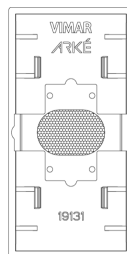

ARKÉ: Axial button 1M light symbol Metal

19131.L.M

Wiring devices / Traditional wiring devices / ARKÉ / Buttons

Axial button 1M light symbol Metal

Interchangeable 1-module button for axial switches, lightable light symbol, Metal

3 - Active

5 NR

- [Arké lives in your time](#)

3D

- **Class group:** Domestic switching devices
- **Class:** Control element/cover plate for domestic switching devices
- **Model:** One-part button
- **Imprint/indication:** Symbol light
- **Utilization:** Switch/push button
- **Suitable for touch sensor connector for bus system:** No
- **Type of fastening:** Clamp mounting
- **Monitoring window/light outlet:** Yes
- **Material:** Plastic
- **Material quality:** Thermoplastic

- **Halogen free:** Yes
- **Surface protection:** Lacquered
- **Surface finishing:** Matt
- **Colour:** Aluminium
- **RAL-number (similar):** 9007
- **With label area:** No
- **With exchangeable lens/symbol:** No
- **Suitable for degree of protection (IP):** IP40
- **Depth:** 470,00 mm

- 96. Electrotechnical expert ([download](#))

8007352599512
1 NR
2.2x4.4x0.5 [cm]
2.1 [g]

8007352599529
5 NR
6.6x4.4x1 [cm]
11.6 [g]

8007352599536
25 NR
14.2x6.7x5.9 [cm]
89.5 [g]