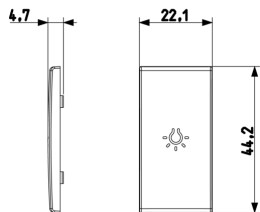

3 - Active

5 NR

- [Arké lives in your time](#)

3D

- **Class group:** Domestic switching devices
- **Class:** Control element/cover plate for domestic switching devices
- **Model:** One-part button
- **Imprint/indication:** Symbol light
- **Utilization:** Switch/push button
- **Suitable for touch sensor connector for bus system:** No
- **Type of fastening:** Clamp mounting
- **Monitoring window/light outlet:** Yes
- **Material:** Plastic
- **Material quality:** Thermoplastic

- **Halogen free:** Yes
- **Surface protection:** Lacquered
- **Surface finishing:** Matt
- **Colour:** Aluminium
- **RAL-number (similar):** 9007
- **With label area:** No
- **With exchangeable lens/symbol:** No
- **Suitable for degree of protection (IP):** IP40
- **Depth:** 470,00 mm

- 96. Electrotechnical expert ([download](#))

8007352599512
1 NR
2.2x4.4x0.5 [cm]
2.1 [g]

8007352599529
5 NR
6.6x4.4x1 [cm]
11.6 [g]

8007352599536
25 NR
14.2x6.7x5.9 [cm]
89.5 [g]