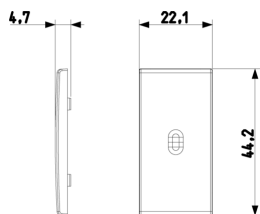

3 - Active

5 NR

- [Arké lives in your time](#)

3D

- **Class group:** Domestic switching devices
- **Class:** Control element/cover plate for domestic switching devices
- **Model:** One-part button
- **Imprint/indication:** None
- **Utilization:** Switch/push button
- **Suitable for touch sensor connector for bus system:** No
- **Type of fastening:** Clamp mounting
- **Monitoring window/light outlet:** Yes
- **Material:** Plastic
- **Material quality:** Thermoplastic
- **Halogen free:** Yes
- **Surface protection:** Lacquered
- **Surface finishing:** Matt
- **Colour:** Aluminium
- **RAL-number (similar):** 9007
- **With label area:** No
- **With exchangeable lens/symbol:** No
- **Suitable for degree of protection (IP):** IP40
- **Depth:** 470,00 mm

- 96. Electrotechnical expert ([download](#))

8007352594791
1 NR
2.2x4.4x0.5 [cm]
3.472 [g]

8007352594807
5 NR
6.6x4.4x1 [cm]
11.1 [g]

8007352594814
25 NR
14.2x6.7x5.9 [cm]
86.8 [g]

Vimar