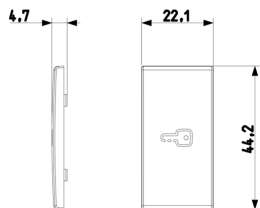

3 - Active

5 NR

- [Arké lives in your time](#)

3D

- **Class group:** Domestic switching devices
- **Class:** Control element/cover plate for domestic switching devices
- **Model:** One-part button
- **Imprint/indication:** Symbol key/door
- **Utilization:** Switch/push button
- **Suitable for touch sensor connector for bus system:** No
- **Type of fastening:** Clamp mounting
- **Monitoring window/light outlet:** Yes
- **Material:** Plastic
- **Material quality:** Thermoplastic
- **Halogen free:** Yes
- **Surface protection:** Untreated
- **Surface finishing:** Matt
- **Colour:** White
- **RAL-number (similar):** 9016
- **With label area:** No
- **With exchangeable lens/symbol:** No
- **Suitable for degree of protection (IP):** IP40
- **Depth:** 470,00 mm

• 96. Electrotechnical expert ([download](#))

8007352459335
1 NR
2.2x4.4x0.5 [cm]
2.38 [g]

8007352459342
5 NR
6.6x4.4x1 [cm]
11.9 [g]

8007352459359
25 NR
14.2x6.7x5.9 [cm]
89.5 [g]