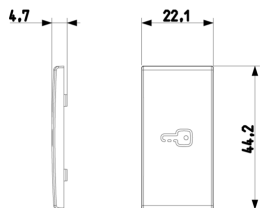

3 - Active

5 NR

- [Arké lives in your time](#)

3D

- **Class group:** Domestic switching devices
- **Class:** Control element/cover plate for domestic switching devices
- **Model:** One-part button
- **Imprint/indication:** Symbol key/door
- **Utilization:** Switch/push button
- **Suitable for touch sensor connector for bus system:** No
- **Type of fastening:** Clamp mounting
- **Monitoring window/light outlet:** Yes
- **Material:** Plastic
- **Material quality:** Thermoplastic
- **Halogen free:** Yes
- **Surface protection:** Lacquered
- **Surface finishing:** Matt
- **Colour:** Aluminium
- **RAL-number (similar):** 9007
- **With label area:** No
- **With exchangeable lens/symbol:** No
- **Suitable for degree of protection (IP):** IP40
- **Depth:** 470,00 mm

- 96. Electrotechnical expert ([download](#))

8007352599604
1 NR
2.2x4.4x0.5 [cm]
2.2 [g]

8007352599611
5 NR
6.6x4.4x1 [cm]
11.6 [g]

8007352599628
25 NR
14.2x6.7x5.9 [cm]
89.6 [g]

Vimar