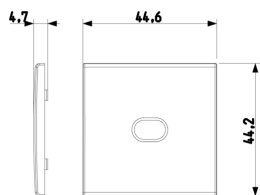

Axial button 2M customizable grey

Interchangeable 2-module button, customizable with lightable symbol, for axial switches, grey

2 - Will be discontinued

5 NR

- [Arké lives in your time](#)