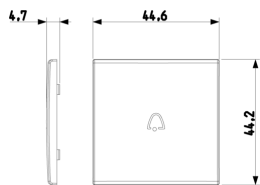

Axial button 2M bell symbol white

Interchangeable 2-module button for axial switches, lightable bell symbol, white

3 - Active

5 NR

- [Arké lives in your time](#)