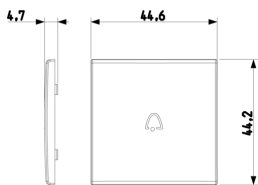

Axial button 2M bell symbol Metal

Interchangeable 2-module button for axial switches, lightable bell symbol, Metal

3 - Active

5 NR

- [Arké lives in your time](#)