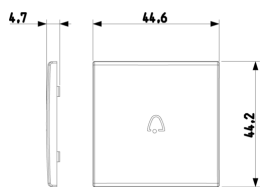

3 - Active

5 NR

- [Arké lives in your time](#)

3D

- **Class group:** Domestic switching devices
- **Class:** Control element/cover plate for domestic switching devices
- **Model:** One-part button
- **Imprint/indication:** Symbol bell
- **Utilization:** Switch/push button
- **Suitable for touch sensor connector for bus system:** No
- **Type of fastening:** Clamp mounting
- **Monitoring window/light outlet:** Yes
- **Material:** Plastic
- **Material quality:** Thermoplastic
- **Halogen free:** Yes
- **Surface protection:** Untreated
- **Surface finishing:** Matt
- **Colour:** Grey
- **RAL-number (similar):** 7015
- **With label area:** No
- **With exchangeable lens/symbol:** No
- **Suitable for degree of protection (IP):** IP40
- **Depth:** 470,00 mm

• 96. Electrotechnical expert ([download](#))

8007352459427
1 NR
4.5x4.4x0.5 [cm]
4.26 [g]

8007352459434
5 NR
4.5x4.4x2.5 [cm]
21.3 [g]

8007352459441
25 NR
14.2x6.7x5.9 [cm]
136.7 [g]