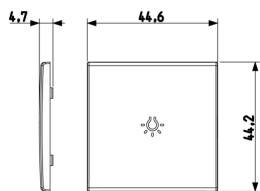

Axial button 2M light symbol Metal

Interchangeable 2-module button for axial switches, lightable light symbol, Metal

3 - Active

5 NR

- [Arké lives in your time](#)