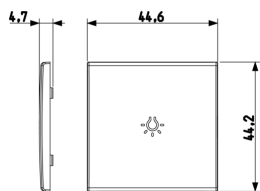

3 - Active

5 NR

- [Arké lives in your time](#)

3D

- **Class group:** Domestic switching devices
- **Class:** Control element/cover plate for domestic switching devices
- **Model:** One-part button
- **Imprint/indication:** Symbol light
- **Utilization:** Switch/push button
- **Suitable for touch sensor connector for bus system:** No
- **Type of fastening:** Clamp mounting
- **Monitoring window/light outlet:** Yes
- **Material:** Plastic
- **Material quality:** Thermoplastic
- **Halogen free:** Yes
- **Surface protection:** Untreated
- **Surface finishing:** Matt
- **Colour:** Grey
- **RAL-number (similar):** 7015
- **With label area:** No
- **With exchangeable lens/symbol:** No
- **Suitable for degree of protection (IP):** IP40
- **Depth:** 470,00 mm

• 96. Electrotechnical expert ([download](#))

8007352459489
1 NR
4.5x4.4x0.5 [cm]
4.38 [g]

8007352459496
5 NR
4.5x4.4x2.5 [cm]
21.9 [g]

8007352459502
25 NR
14.2x6.7x5.9 [cm]
139.7 [g]