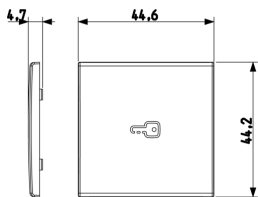

3 - Active

5 NR

- [Arké lives in your time](#)

3D

- **Class group:** Domestic switching devices
- **Class:** Control element/cover plate for domestic switching devices
- **Model:** One-part button
- **Imprint/indication:** Symbol key/door
- **Utilization:** Switch/push button
- **Suitable for touch sensor connector for bus system:** No
- **Type of fastening:** Clamp mounting
- **Monitoring window/light outlet:** Yes
- **Material:** Plastic
- **Material quality:** Thermoplastic
- **Halogen free:** Yes
- **Surface protection:** Untreated
- **Surface finishing:** Matt
- **Colour:** White
- **RAL-number (similar):** 9016
- **With label area:** No
- **With exchangeable lens/symbol:** No
- **Suitable for degree of protection (IP):** IP40
- **Depth:** 470,00 mm

• 96. Electrotechnical expert ([download](#))

8007352459571
1 NR
4.5x4.4x0.5 [cm]
4.36 [g]

8007352459588
5 NR
4.5x4.4x2.5 [cm]
21.8 [g]

8007352459595
25 NR
14.2x6.7x5.9 [cm]
139.8 [g]