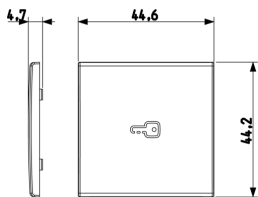

3 - Active

5 NR

- [Arké lives in your time](#)

3D

- **Class group:** Domestic switching devices
- **Class:** Control element/cover plate for domestic switching devices
- **Model:** One-part button
- **Imprint/indication:** Symbol key/door
- **Utilization:** Switch/push button
- **Suitable for touch sensor connector for bus system:** No
- **Type of fastening:** Clamp mounting
- **Monitoring window/light outlet:** Yes
- **Material:** Plastic
- **Material quality:** Thermoplastic
- **Halogen free:** Yes
- **Surface protection:** Lacquered
- **Surface finishing:** Matt
- **Colour:** Aluminium
- **RAL-number (similar):** 9007
- **With label area:** No
- **With exchangeable lens/symbol:** No
- **Suitable for degree of protection (IP):** IP40
- **Depth:** 470,00 mm

- 96. Electrotechnical expert ([download](#))

8007352600805
1 NR
4.5x4.4x0.5 [cm]
4 [g]

8007352602434
5 NR
4.5x4.4x2.5 [cm]
20.6 [g]

8007352602441
25 NR
14.2x6.7x5.9 [cm]
133.4 [g]

Vimar