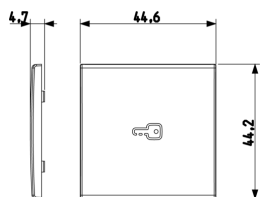

3 - Active

5 NR

- [Arké lives in your time](#)

3D

- **Class group:** Domestic switching devices
- **Class:** Control element/cover plate for domestic switching devices
- **Model:** One-part button
- **Imprint/indication:** Symbol key/door
- **Utilization:** Switch/push button
- **Suitable for touch sensor connector for bus system:** No
- **Type of fastening:** Clamp mounting
- **Monitoring window/light outlet:** Yes
- **Material:** Plastic
- **Material quality:** Thermoplastic
- **Halogen free:** Yes
- **Surface protection:** Untreated
- **Surface finishing:** Matt
- **Colour:** Grey
- **RAL-number (similar):** 7015
- **With label area:** No
- **With exchangeable lens/symbol:** No
- **Suitable for degree of protection (IP):** IP40
- **Depth:** 470,00 mm

• 96. Electrotechnical expert ([download](#))

8007352459540
1 NR
4.5x4.4x0.5 [cm]
4.36 [g]

8007352459557
5 NR
4.5x4.4x2.5 [cm]
21.8 [g]

8007352459564
25 NR
14.2x6.7x5.9 [cm]
139.8 [g]