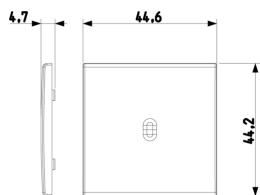

Axial button 2M grey

Interchangeable 2-module button, without symbol, lightable, for axial switches, grey

3 - Active

5 NR

- [Arké lives in your time](#)