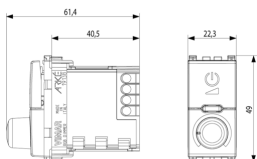

2 - Will be discontinued

5 NR

- [Multilanguage instructions sheet \(1345 kb\)](#)
- [Arké lives in your time](#)

3D

- **Class group:** Domestic switching devices
- **Class:** Dimmer
- **Method of operation:** Turn button
- **Mounting method:** Flush-mounted
- **Material:** Plastic
- **Material quality:** Thermoplastic
- **Surface protection:** Lacquered
- **Surface finishing:** Matt

- **Colour:** Aluminium
- **RAL-number (similar):** 9007
- **Transparent:** No
- **Nominal voltage:** 230,00 - 230,01 V
- **Device width:** 22,30 mm
- **Device height:** 49,00 mm
- **Device depth:** 61,40 mm