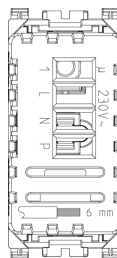

ARKÉ: IR relay-receiver 230V white

19172.B

Wiring devices / Traditional wiring devices / ARKÉ / Devices

IR relay-receiver 230V white

Infrared receiver, NO 6 A 230 V~ relay output, control with built-in push button, 01849 remote control or from peripheral NO push buttons, mono- or-bistable mode, visible in darkness, supply voltage 230 V~ 50-60 Hz, white

2 - Will be discontinued

5 NR

- [Multilanguage instructions sheet \(661 kb\)](#)

- [Arké lives in your time](#)

3D

- **Class group:** Domestic switching devices
- **Class:** Electronic insert for domestic switching devices
- **Model:** Other
- **Assembly arrangement:** Modular device for domestic switching devices
- **Number of modules (module system):** 1
- **Radio-controlled:** No
- **Mounting method:** Flush-mounted
- **Type of fastening:** Engage (snap)

8007352461246
5 NR
14.4x11.6x6 [cm]
305 [g]