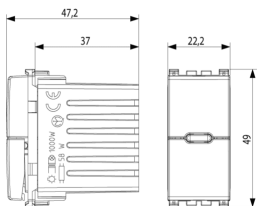

ARKÉ: IR relay-receiver 230V white

19172.B

Wiring devices / Traditional wiring devices / ARKÉ / Devices

IR relay-receiver 230V white

Infrared receiver, NO 6 A 230 V~ relay output, control with built-in push button, 01849 remote control or from peripheral NO push buttons, mono- or-bistable mode, visible in darkness, supply voltage 230 V~ 50-60 Hz, white

2 - Will be discontinued

5 NR

- [Multilanguage instructions sheet \(661 kb\)](#)

- [Arké lives in your time](#)

3D

- **Class group:** Domestic switching devices
- **Class:** Electronic insert for domestic switching devices
- **Model:** Other
- **Assembly arrangement:** Modular device for domestic switching devices
- **Number of modules (module system):** 1
- **Radio-controlled:** No
- **Mounting method:** Flush-mounted
- **Type of fastening:** Engage (snap)

8007352461246
5 NR
14.4x11.6x6 [cm]
305 [g]