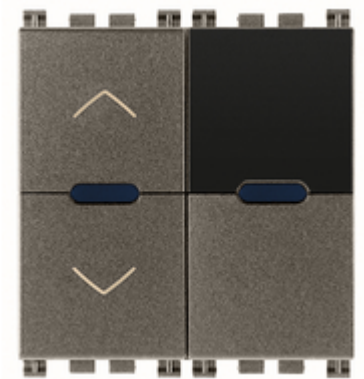

ARKÉ: IR relay-receiver for blind Metal

19173.M

Wiring devices / Traditional wiring devices / ARKÉ / Devices

IR relay-receiver for blind Metal

Infrared receiver with 4 A 230 V~ relay output for roller blinds, control with built-in push buttons, 01849 remote control or from peripheral NO push buttons, mono-or-bistable mode, visible in darkness, supply voltage 230 V~ 50-60 Hz, Metal - 2 modules

2 - Will be discontinued

5 NR

- [Multilanguage instructions sheet \(545 kb\)](#)
- [Arké lives in your time](#)

3D

- **Class group:** Installation bus systems
- **Class:** Interface for bus system
- **Bus system KNX:** No
- **Bus system KNX-RF (Radio Frequent):** No
- **Bus system radio frequent:** No
- **Bus system LON:** No
- **Other bus systems:** Other
- **Radio frequent bidirectional:** No
- **Model:** Other
- **Mounting method:** Flush-mounted

- **Material:** Plastic
- **Material quality:** Thermoplastic
- **Surface protection:** Lacquered
- **Surface finishing:** Matt
- **Colour:** Aluminium
- **RAL-number (similar):** 9007
- **Transparent:** No
- **With bus connection:** Yes
- **With LED indication:** Yes
- **Degree of protection (IP):** IP40