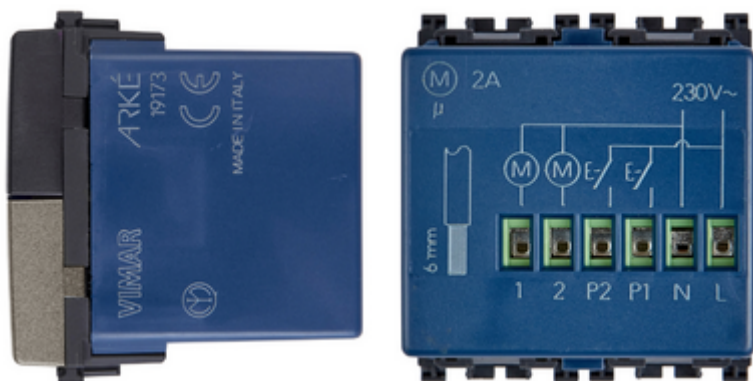

ARKÉ: IR relay-receiver for blind Metal

19173.M

Wiring devices / Traditional wiring devices / ARKÉ / Devices

IR relay-receiver for blind Metal

Infrared receiver with 4 A 230 V~ relay output for roller blinds, control with built-in push buttons, 01849 remote control or from peripheral NO push buttons, mono-or-bistable mode, visible in darkness, supply voltage 230 V~ 50-60 Hz, Metal - 2 modules

2 - Will be discontinued

5 NR

- [Multilanguage instructions sheet \(545 kb\)](#)
- [Arké lives in your time](#)

3D

- **Class group:** Installation bus systems
- **Class:** Interface for bus system
- **Bus system KNX:** No
- **Bus system KNX-RF (Radio Frequent):** No
- **Bus system radio frequent:** No
- **Bus system LON:** No
- **Other bus systems:** Other
- **Radio frequent bidirectional:** No
- **Model:** Other
- **Mounting method:** Flush-mounted

- **Material:** Plastic
- **Material quality:** Thermoplastic
- **Surface protection:** Lacquered
- **Surface finishing:** Matt
- **Colour:** Aluminium
- **RAL-number (similar):** 9007
- **Transparent:** No
- **With bus connection:** Yes
- **With LED indication:** Yes
- **Degree of protection (IP):** IP40