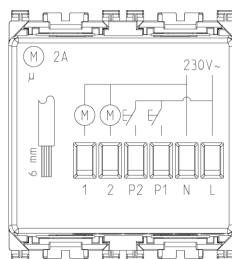

ARKÉ: IR relay-receiver for blind Metal

19173.M

Wiring devices / Traditional wiring devices / ARKÉ / Devices

IR relay-receiver for blind Metal

Infrared receiver with 4 A 230 V~ relay output for roller blinds, control with built-in push buttons, 01849 remote control or from peripheral NO push buttons, mono-or-bistable mode, visible in darkness, supply voltage 230 V~ 50-60 Hz, Metal - 2 modules

2 - Will be discontinued

5 NR

- [Multilanguage instructions sheet \(545 kb\)](#)
- [Arké lives in your time](#)

3D

- **Class group:** Installation bus systems
- **Class:** Interface for bus system
- **Bus system KNX:** No
- **Bus system KNX-RF (Radio Frequent):** No
- **Bus system radio frequent:** No
- **Bus system LON:** No
- **Other bus systems:** Other
- **Radio frequent bidirectional:** No
- **Model:** Other
- **Mounting method:** Flush-mounted

- **Material:** Plastic
- **Material quality:** Thermoplastic
- **Surface protection:** Lacquered
- **Surface finishing:** Matt
- **Colour:** Aluminium
- **RAL-number (similar):** 9007
- **Transparent:** No
- **With bus connection:** Yes
- **With LED indication:** Yes
- **Degree of protection (IP):** IP40

- 00. CE Marking - EU
- 37. Marking - Morocco

- 96. Electrotechnical expert ([download](#))
- 99. WEEE Directive ([download](#))

8007352600577
1 NR
6x5.4x5.3 [cm]
72.6 [g]

8007352600584
5 NR
17.2x13.1x6 [cm]
423 [g]