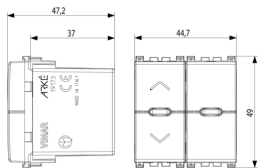

IR relay-receiver for blind Metal

Infrared receiver with 4 A 230 V~ relay output for roller blinds, control with built-in push buttons, 01849 remote control or from peripheral NO push buttons, mono-or-bistable mode, visible in darkness, supply voltage 230 V~ 50-60 Hz, Metal - 2 modules

2 - Will be discontinued

5 NR

- [Multilanguage instructions sheet (545 kb)](#)
- [Arké lives in your time](#)