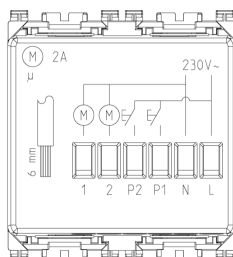

ARKÉ: IR relay-receiver for blind grey

19173

Wiring devices / Traditional wiring devices / ARKÉ / Devices

IR relay-receiver for blind grey

Infrared receiver with 4 A 230 V~ relay output for roller blinds, control with built-in push buttons, 01849 remote control or from peripheral NO push buttons, mono-or-bistable mode, visible in darkness, supply voltage 230 V~ 50-60 Hz, grey - 2 modules

2 - Will be discontinued

5 NR

• [Multilanguage instructions sheet \(545 kb\)](#)

• [Arké lives in your time](#)

3D

- **Class group:** Domestic switching devices
- **Class:** Electronic insert for domestic switching devices
- **Model:** Other
- **Assembly arrangement:** Modular device for domestic switching devices
- **Number of modules (module system):** 2
- **Radio-controlled:** No
- **Mounting method:** Flush-mounted
- **Type of fastening:** Engage (snap)

8007352436411
5 NR
17.2x13.1x6 [cm]
420 [g]