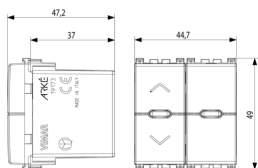

2 - Will be discontinued

5 NR

• [Multilanguage instructions sheet \(545 kb\)](#)

• [Arké lives in your time](#)

3D

- **Class group:** Domestic switching devices
- **Class:** Electronic insert for domestic switching devices
- **Model:** Other
- **Assembly arrangement:** Modular device for domestic switching devices
- **Number of modules (module system):** 2
- **Radio-controlled:** No
- **Mounting method:** Flush-mounted
- **Type of fastening:** Engage (snap)

8007352436411
5 NR
17.2x13.1x6 [cm]
420 [g]