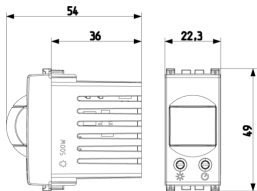

- [Light Multilanguage instructions sheet (834 kb)](#)
- [Full Multilanguage instructions sheet (859 kb)](#)
- [Arké lives in your time](#)