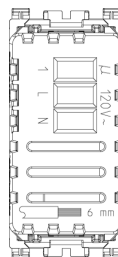

- [Light Multilanguage instructions sheet (834 kb)](#)
- [Full Multilanguage instructions sheet (859 kb)](#)
- [Arké lives in your time](#)