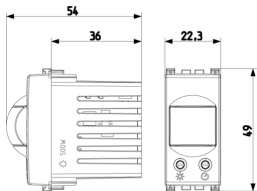

- [Light Multilanguage instructions sheet (834 kb)](#)
- [Full Multilanguage instructions sheet (859 kb)](#)

- [Arké lives in your time](#)