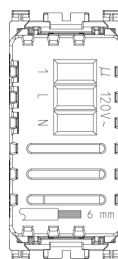

3 - Active

5 NR

- [Light Multilanguage instructions sheet \(834 kb\)](#)
- [Full Multilanguage instructions sheet \(859 kb\)](#)

- [Arké lives in your time](#)

3D

- **Class group:** Domestic switching devices
- **Class:** Electronic insert for domestic switching devices
- **Model:** Other
- **Assembly arrangement:** Modular device for domestic switching devices
- **Number of modules (module system):** 1
- **Radio-controlled:** No
- **Mounting method:** Flush-mounted
- **Type of fastening:** Engage (snap)

- 00. CE Marking - EU
- 19. NOM - Mexico
- 37. Marking - Morocco
- 43. UKCA mark - Great Britain
- 96. Electrotechnical expert ([download](#))
- 99. WEEE Directive ([download](#))

8007352594203
1 NR
5.1x4.3x5.3 [cm]
51.4 [g]