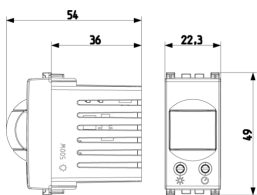

- [Light Multilanguage instructions sheet (834 kb)](#)
- [Full Multilanguage instructions sheet (859 kb)](#)
- [Arké lives in your time](#)