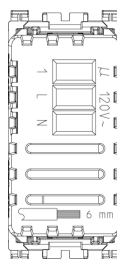

3 - Active

5 NR

- [Light Multilanguage instructions sheet \(834 kb\)](#)
- [Full Multilanguage instructions sheet \(859 kb\)](#)
- [Arké lives in your time](#)

3D

- **Class group:** Domestic switching devices
- **Class:** Electronic insert for domestic switching devices
- **Model:** Other
- **Assembly arrangement:** Modular device for domestic switching devices
- **Number of modules (module system):** 1
- **Radio-controlled:** No
- **Mounting method:** Flush-mounted
- **Type of fastening:** Engage (snap)

- 00. CE Marking - EU
- 19. NOM - Mexico
- 37. Marking - Morocco

- 43. UKCA mark - Great Britain
- 99. WEEE Directive ([download](#))

8007352471122
1 NR
5.1x4.3x5.3 [cm]
51.1 [g]

8007352471139
5 NR
14.4x11.6x6 [cm]
302.5 [g]