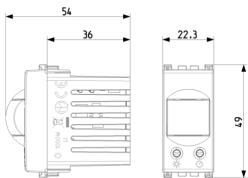

3 - Active

5 NR

- [Light Multilanguage instructions sheet \(947 kb\)](#)
- [Full Multilanguage instructions sheet \(1103 kb\)](#)

- [Arké lives in your time](#)

3D

- **Class group:** Domestic switching devices
- **Class:** Electronic insert for domestic switching devices
- **Model:** Other
- **Assembly arrangement:** Modular device for domestic switching devices
- **Number of modules (module system):** 1
- **Radio-controlled:** No
- **Mounting method:** Flush-mounted
- **Type of fastening:** Engage (snap)

8007352414266
1 NR
5.1x4.3x5.3 [cm]
52.2 [g]

8007352414273
5 NR
14.4x11.6x6 [cm]
309.9 [g]

8007352656956
60 NR
36.5x33x13.5 [cm]
4,134 [g]