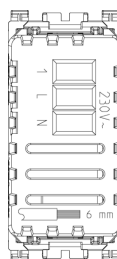

3 - Active

5 NR

- [Light Multilanguage instructions sheet \(947 kb\)](#)
- [Full Multilanguage instructions sheet \(1103 kb\)](#)

- [Arké lives in your time](#)

3D

- **Class group:** Domestic switching devices
- **Class:** Electronic insert for domestic switching devices
- **Model:** Other
- **Assembly arrangement:** Modular device for domestic switching devices
- **Number of modules (module system):** 1
- **Radio-controlled:** No
- **Mounting method:** Flush-mounted
- **Type of fastening:** Engage (snap)

8007352414266
1 NR
5.1x4.3x5.3 [cm]
52.2 [g]

8007352414273
5 NR
14.4x11.6x6 [cm]
309.9 [g]

8007352656956
60 NR
36.5x33x13.5 [cm]
4,134 [g]