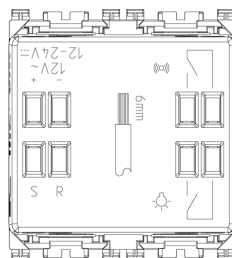

### SET/RESET device grey

SET/RESET push button for emergency call system, visible in darkness, 2 NO 5 A 250 V~ relay outputs for acoustic and optical signalling, supply voltage 12 V~ 50-60 Hz or 12-24 V d.c. (SELV), grey - 2 modules. SET with built-in or from peripheral NC push buttons connected in series. RESET with peripheral NC push buttons connected in series

3 - Active

1 NR

- [Multilanguage instructions sheet \(725 kb\)](#)

- [Arké lives in your time](#)

3D

- **Class group:** Domestic switching devices
- **Class:** Electronic insert for domestic switching devices
- **Model:** Other
- **Assembly arrangement:** Modular device for domestic switching devices
- **Number of modules (module system):** 2
- **Radio-controlled:** No
- **Mounting method:** Flush-mounted
- **Type of fastening:** Engage (snap)