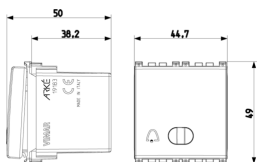

- [Multilanguage instructions sheet (725 kb)](#)

- [Arké lives in your time](#)