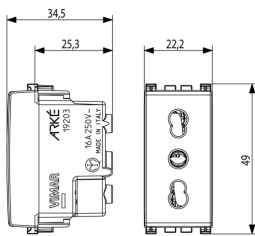

### 2P+E16A P17/11 outlet antibacterial grey

2P+E 16 A 250 V~ SICURY Bpresa socket outlet, Italian standard P17/11, antibacterial material, grey

3 - Active

50 NR

3D

- **Class group:** Domestic switching devices
- **Class:** Socket outlet
- **Model:** Italian type Bipasso
- **Number of units:** 1
- **Number of modules (module system):** 1
- **Number of socket outlets switchable:** 0
- **Imprint/indication:** None
- **Connection type:** Screwed terminal
- **With hinged lid:** No
- **With enhanced contact protection:** Yes
- **Label space/information surface:** Yes
- **Colour:** Grey
- **RAL-number (similar):** 7015
- **Metallic colour:** No
- **Transparent:** No
- **Lockable:** No
- **Eject-mechanism:** No
- **Insulated mounting:** No
- **With function lighting:** No
- **With orientation lighting:** No
- **Over voltage protection:** No
- **Fault current protection:** No
- **Mounting method:** Flush-mounted
- **Type of fastening:** Snap mounting (engagement)
- **Material:** Plastic
- **Material quality:** Thermoplastic
- **Halogen free:** Yes
- **Surface protection:** Other
- **Surface finishing:** Matt
- **Anti-bacterial treatment:** Yes
- **With loop through function:** No
- **With on/off switch:** No
- **Rotated central insert:** No
- **Nominal current:** 16 A
- **Nominal voltage:** 250 V
- **Frequency:** 50,00 - 60,00 HZ
- **Suitable for degree of protection (IP):** IP20
- **Impact strength:** Other
- **Device width:** 22,30 mm
- **Device height:** 49,00 mm
- **Device depth:** 34,50 mm
- 00. CE Marking - EU
- 10. EAC Eurasian Customs Union
- 37. Marking - Morocco
- 99. WEEE Directive ([download](#))

8007352652026  
1 NR  
4.1x2.8x5.3 [cm]  
30.6 [g]

8007352652033  
50 NR  
21.6x11.6x14.3 [cm]  
1,633.4 [g]

8007352653825  
500 NR  
57.5x22.5x30 [cm]  
16,812 [g]