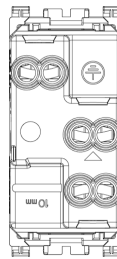

### 19203.AB

Wiring devices / Traditional wiring devices / ARKÉ / Devices

### 2P+E16A P17/11 outlet antibacterial grey

2P+E 16 A 250 V~ SICURY Bpresa socket outlet, Italian standard P17/11, antibacterial material, grey

3 - Active

50 NR

3D

- **Class group:** Domestic switching devices
- **Class:** Socket outlet
- **Model:** Italian type Bipasso
- **Number of units:** 1
- **Number of modules (module system):** 1
- **Number of socket outlets switchable:** 0
- **Imprint/indication:** None
- **Connection type:** Screwed terminal
- **With hinged lid:** No
- **With enhanced contact protection:** Yes
- **Label space/information surface:** Yes
- **Colour:** Grey
- **RAL-number (similar):** 7015
- **Metallic colour:** No
- **Transparent:** No
- **Lockable:** No
- **Eject-mechanism:** No
- **Insulated mounting:** No
- **With function lighting:** No
- **With orientation lighting:** No
- **Over voltage protection:** No
- **Fault current protection:** No
- **Mounting method:** Flush-mounted
- **Type of fastening:** Snap mounting (engagement)
- **Material:** Plastic
- **Material quality:** Thermoplastic
- **Halogen free:** Yes
- **Surface protection:** Other
- **Surface finishing:** Matt
- **Anti-bacterial treatment:** Yes
- **With loop through function:** No
- **With on/off switch:** No
- **Rotated central insert:** No
- **Nominal current:** 16 A
- **Nominal voltage:** 250 V
- **Frequency:** 50,00 - 60,00 HZ
- **Suitable for degree of protection (IP):** IP20
- **Impact strength:** Other
- **Device width:** 22,30 mm
- **Device height:** 49,00 mm
- **Device depth:** 34,50 mm
- 00. CE Marking - EU
- 10. EAC Eurasian Customs Union
- 37. Marking - Morocco
- 99. WEEE Directive ([download](#))

8007352652026  
1 NR  
4.1x2.8x5.3 [cm]  
30.6 [g]

8007352652033  
50 NR  
21.6x11.6x14.3 [cm]  
1,633.4 [g]

8007352653825  
500 NR  
57.5x22.5x30 [cm]  
16,812 [g]