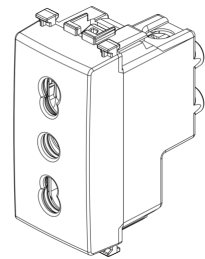

## ARKÉ: 2P+E16A P17/11 outlet antibacterial grey

### 19203.AB

Wiring devices / Traditional wiring devices / ARKÉ / Devices

### 2P+E16A P17/11 outlet antibacterial grey

2P+E 16 A 250 V~ SICURY Bpresa socket outlet, Italian standard P17/11, antibacterial material, grey

3 - Active

50 NR

3D

- **Class group:** Domestic switching devices
- **Class:** Socket outlet
- **Model:** Italian type Bipasso
- **Number of units:** 1
- **Number of modules (module system):** 1
- **Number of socket outlets switchable:** 0
- **Imprint/indication:** None
- **Connection type:** Screwed terminal
- **With hinged lid:** No
- **With enhanced contact protection:** Yes
- **Label space/information surface:** Yes
- **Colour:** Grey
- **RAL-number (similar):** 7015
- **Metallic colour:** No
- **Transparent:** No
- **Lockable:** No
- **Eject-mechanism:** No
- **Insulated mounting:** No
- **With function lighting:** No
- **With orientation lighting:** No
- **Over voltage protection:** No
- **Fault current protection:** No
- **Mounting method:** Flush-mounted
- **Type of fastening:** Snap mounting (engagement)
- **Material:** Plastic
- **Material quality:** Thermoplastic
- **Halogen free:** Yes
- **Surface protection:** Other
- **Surface finishing:** Matt
- **Anti-bacterial treatment:** Yes
- **With loop through function:** No
- **With on/off switch:** No
- **Rotated central insert:** No
- **Nominal current:** 16 A
- **Nominal voltage:** 250 V
- **Frequency:** 50,00 - 60,00 HZ
- **Suitable for degree of protection (IP):** IP20
- **Impact strength:** Other
- **Device width:** 22,30 mm
- **Device height:** 49,00 mm
- **Device depth:** 34,50 mm
- 00. CE Marking - EU
- 10. EAC Eurasian Customs Union
- 37. Marking - Morocco
- 99. WEEE Directive ([download](#))