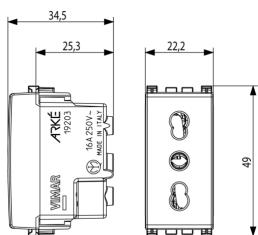

ARKÉ: 2P+E 16A P17/11 outlet white

19203.B

Wiring devices / Traditional wiring devices / ARKÉ / Devices

2P+E 16A P17/11 outlet white

2P+E 16 A 250 V~ SICURY Bpresa socket outlet, Italian standard P17/11, white

3 - Active

50 NR

19593.B - 16 A IoT
connected actuator white

- [Arké lives in your time](#)

3D

- **Class group:** Domestic switching devices
- **Class:** Socket outlet
- **Model:** Italian type Bipasso
- **Number of units:** 1
- **Number of modules (module system):** 1
- **Number of socket outlets switchable:** 0
- **Imprint/indication:** None
- **Connection type:** Screwed terminal
- **With hinged lid:** No
- **With enhanced contact protection:** Yes
- **Label space/information surface:** Yes
- **Colour:** White
- **RAL-number (similar):** 9016
- **Metallic colour:** No
- **Transparent:** No
- **Lockable:** No
- **Eject-mechanism:** No
- **Insulated mounting:** No
- **With function lighting:** No
- **With orientation lighting:** No
- **Over voltage protection:** No
- **Fault current protection:** No
- **Mounting method:** Flush-mounted
- **Material:** Plastic
- **Material quality:** Thermoplastic
- **Halogen free:** Yes
- **Surface protection:** Untreated
- **Surface finishing:** Matt
- **With loop through function:** No
- **With on/off switch:** No
- **Rotated central insert:** No
- **Nominal current:** 16 A
- **Nominal voltage:** 250 V
- **Frequency:** 50,00 - 60,00 HZ
- **Suitable for degree of protection (IP):** IP20
- **Impact strength:** Other
- **Device width:** 22,30 mm
- **Device height:** 49,00 mm
- **Device depth:** 34,50 mm

8007352455597
1 NR
4.1x2.8x5.3 [cm]
29.6 [g]

8007352455603
50 NR
21.6x11.6x14.3 [cm]
1,584.4 [g]

8007352455610
500 NR
57.5x22.5x30 [cm]
16,318 [g]

8007352482678
10,500 NR
120x80x103 [cm]
353,010 [g]

Vimar