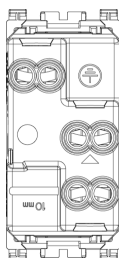

ARKÉ: 2P+E 16A P17/11 outlet white

19203.B

Wiring devices / Traditional wiring devices / ARKÉ / Devices

2P+E 16A P17/11 outlet white

2P+E 16 A 250 V~ SICURY Bpresa socket outlet, Italian standard P17/11, white

3 - Active

50 NR

19593.B - 16 A IoT
connected actuator white

- [Arké lives in your time](#)

3D

- **Class group:** Domestic switching devices
- **Class:** Socket outlet
- **Model:** Italian type Bipasso
- **Number of units:** 1
- **Number of modules (module system):** 1
- **Number of socket outlets switchable:** 0
- **Imprint/indication:** None
- **Connection type:** Screwed terminal
- **With hinged lid:** No
- **With enhanced contact protection:** Yes
- **Label space/information surface:** Yes
- **Colour:** White
- **RAL-number (similar):** 9016
- **Metallic colour:** No
- **Transparent:** No
- **Lockable:** No
- **Eject-mechanism:** No
- **Insulated mounting:** No
- **With function lighting:** No
- **With orientation lighting:** No
- **Over voltage protection:** No
- **Fault current protection:** No
- **Mounting method:** Flush-mounted
- **Material:** Plastic
- **Material quality:** Thermoplastic
- **Halogen free:** Yes
- **Surface protection:** Untreated
- **Surface finishing:** Matt
- **With loop through function:** No
- **With on/off switch:** No
- **Rotated central insert:** No
- **Nominal current:** 16 A
- **Nominal voltage:** 250 V
- **Frequency:** 50,00 - 60,00 HZ
- **Suitable for degree of protection (IP):** IP20
- **Impact strength:** Other
- **Device width:** 22,30 mm
- **Device height:** 49,00 mm
- **Device depth:** 34,50 mm

8007352455597
1 NR
4.1x2.8x5.3 [cm]
29.6 [g]

8007352455603
50 NR
21.6x11.6x14.3 [cm]
1,584.4 [g]

8007352455610
500 NR
57.5x22.5x30 [cm]
16,318 [g]

8007352482678
10,500 NR
120x80x103 [cm]
353,010 [g]

Vimar