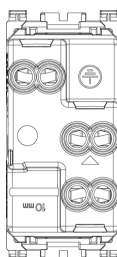

### 2P+E 16A P17/11 outlet grey

2P+E 16 A 250 V~ SICURY Bpresa socket outlet, Italian standard P17/11, grey

3 - Active

50 NR

19593 - 16 A IoT connected actuator grey

- Arké lives in your time

3D

- **Class group:** Domestic switching devices
- **Class:** Socket outlet
- **Model:** Italian type Bipasso
- **Number of units:** 1
- **Number of modules (module system):** 1
- **Number of socket outlets switchable:** 0
- **Imprint/indication:** None
- **Connection type:** Screwed terminal
- **With hinged lid:** No
- **With enhanced contact protection:** Yes
- **Label space/information surface:** Yes
- **Colour:** Grey
- **RAL-number (similar):** 7015
- **Metallic colour:** No
- **Transparent:** No
- **Lockable:** No
- **Eject-mechanism:** No
- **Insulated mounting:** No
- **With function lighting:** No
- **With orientation lighting:** No

- **Over voltage protection:** No
- **Fault current protection:** No
- **Mounting method:** Flush-mounted
- **Type of fastening:** Snap mounting (engagement)
- **Material:** Plastic
- **Material quality:** Thermoplastic
- **Halogen free:** Yes
- **Surface protection:** Untreated
- **Surface finishing:** Matt
- **With loop through function:** No
- **With on/off switch:** No
- **Rotated central insert:** No
- **Nominal current:** 16 A
- **Nominal voltage:** 250 V
- **Frequency:** 50,00 - 60,00 HZ
- **Suitable for degree of protection (IP):** IP20
- **Impact strength:** Other
- **Device width:** 22,30 mm
- **Device height:** 49,00 mm
- **Device depth:** 34,50 mm

8007352414334  
 1 NR  
 4.1x2.8x5.3 [cm]  
 30.6 [g]

8007352414341  
 50 NR  
 21.6x11.6x14.3 [cm]  
 1,633.4 [g]

8007352414358  
 500 NR  
 57.5x22.5x30 [cm]  
 16,812 [g]

8007352482562  
 10,500 NR  
 120x80x103 [cm]  
 353,010 [g]