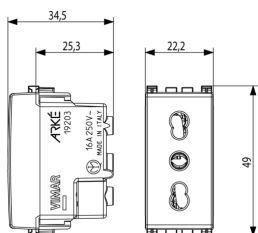

### 2P+E 16A P17/11 outlet grey

2P+E 16 A 250 V~ SICURY Bpresa socket outlet, Italian standard P17/11, grey

3 - Active

50 NR

19593 - 16 A IoT connected actuator grey

- Arké lives in your time

3D

- **Class group:** Domestic switching devices
- **Class:** Socket outlet
- **Model:** Italian type Bipasso
- **Number of units:** 1
- **Number of modules (module system):** 1
- **Number of socket outlets switchable:** 0
- **Imprint/indication:** None
- **Connection type:** Screwed terminal
- **With hinged lid:** No
- **With enhanced contact protection:** Yes
- **Label space/information surface:** Yes
- **Colour:** Grey
- **RAL-number (similar):** 7015
- **Metallic colour:** No
- **Transparent:** No
- **Lockable:** No
- **Eject-mechanism:** No
- **Insulated mounting:** No
- **With function lighting:** No
- **With orientation lighting:** No

- **Over voltage protection:** No
- **Fault current protection:** No
- **Mounting method:** Flush-mounted
- **Type of fastening:** Snap mounting (engagement)
- **Material:** Plastic
- **Material quality:** Thermoplastic
- **Halogen free:** Yes
- **Surface protection:** Untreated
- **Surface finishing:** Matt
- **With loop through function:** No
- **With on/off switch:** No
- **Rotated central insert:** No
- **Nominal current:** 16 A
- **Nominal voltage:** 250 V
- **Frequency:** 50,00 - 60,00 HZ
- **Suitable for degree of protection (IP):** IP20
- **Impact strength:** Other
- **Device width:** 22,30 mm
- **Device height:** 49,00 mm
- **Device depth:** 34,50 mm

8007352414334  
 1 NR  
 4.1x2.8x5.3 [cm]  
 30.6 [g]

8007352414341  
 50 NR  
 21.6x11.6x14.3 [cm]  
 1,633.4 [g]

8007352414358  
 500 NR  
 57.5x22.5x30 [cm]  
 16,812 [g]

8007352482562  
 10,500 NR  
 120x80x103 [cm]  
 353,010 [g]