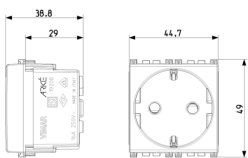

3 - Active

20 NR

3D

- **Class group:** Domestic switching devices
- **Class:** Socket outlet
- **Number of units:** 1
- **Number of modules (module system):** 2
- **Number of socket outlets switchable:** 0
- **Imprint/indication:** None
- **Connection type:** Screwed terminal
- **With hinged lid:** No
- **With enhanced contact protection:** Yes
- **Label space/information surface:** Yes
- **Colour:** White
- **RAL-number (similar):** 9016
- **Metallic colour:** No
- **Transparent:** No
- **Lockable:** No
- **Eject-mechanism:** No
- **Insulated mounting:** No
- **With function lighting:** No
- **With orientation lighting:** No
- **Over voltage protection:** No
- **Fault current protection:** No
- **Mounting method:** Flush-mounted
- **Type of fastening:** Snap mounting (engagement)
- **Material:** Plastic
- **Material quality:** Thermoplastic
- **Halogen free:** Yes
- **Surface protection:** Other
- **Surface finishing:** Matt
- **Anti-bacterial treatment:** Yes
- **With loop through function:** No
- **With on/off switch:** No
- **Rotated central insert:** No
- **Nominal current:** 16 A
- **Nominal voltage:** 250 V
- **Frequency:** 50,00 - 60,00 HZ
- **Suitable for degree of protection (IP):** IP20
- **Impact strength:** Other
- **Device width:** 44,80 mm
- **Device height:** 49,00 mm
- **Device depth:** 38,90 mm

- 00. CE Marking - EU
- 09. VDE - Germany ([download](#))
- 10. EAC Eurasian Customs Union
- 99. WEEE Directive ([download](#))

8007352652088
1 NR
5.1x4.3x5.3 [cm]
47 [g]

8007352652095
20 NR
27.4x11.5x9.2 [cm]
1,031 [g]

8007352653856
240 NR
38x28.5x35.5 [cm]
12,912 [g]