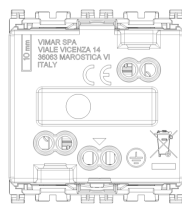

3 - Active

20 NR

3D

- **Class group:** Domestic switching devices
- **Class:** Socket outlet
- **Number of units:** 1
- **Number of modules (module system):** 2
- **Number of socket outlets switchable:** 0
- **Imprint/indication:** None
- **Connection type:** Screwed terminal
- **With hinged lid:** No
- **With enhanced contact protection:** Yes
- **Label space/information surface:** Yes
- **Colour:** Grey
- **RAL-number (similar):** 7015
- **Metallic colour:** No
- **Transparent:** No
- **Lockable:** No
- **Eject-mechanism:** No
- **Insulated mounting:** No
- **With function lighting:** No
- **With orientation lighting:** No
- **Over voltage protection:** No
- **Fault current protection:** No
- **Mounting method:** Flush-mounted
- **Type of fastening:** Snap mounting (engagement)
- **Material:** Plastic
- **Material quality:** Thermoplastic
- **Halogen free:** Yes
- **Surface protection:** Other
- **Surface finishing:** Matt
- **Anti-bacterial treatment:** Yes
- **With loop through function:** No
- **With on/off switch:** No
- **Rotated central insert:** No
- **Nominal current:** 16 A
- **Nominal voltage:** 250 V
- **Frequency:** 50,00 - 60,00 HZ
- **Suitable for degree of protection (IP):** IP20
- **Impact strength:** Other
- **Device width:** 44,80 mm
- **Device height:** 49,00 mm
- **Device depth:** 38,90 mm

- 00. CE Marking - EU
- 09. VDE - Germany ([download](#))
- 10. EAC Eurasian Customs Union
- 99. WEEE Directive ([download](#))

8 007352652064
 1 NR
 5.1x4.3x5.3 [cm]
 47 [g]

8 007352652071
 20 NR
 27.4x11.5x9.2 [cm]
 1,031 [g]

8 007352653849
 240 NR
 38x28.5x35.5 [cm]
 12,912 [g]