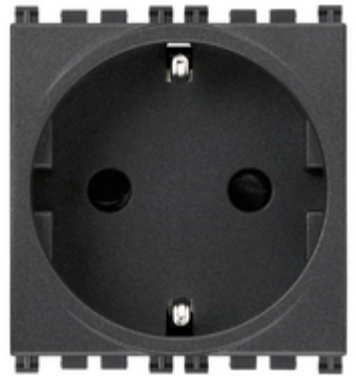

ARKÉ: 2P+E 16A DE outlet antibacterial grey

19208.AB

Wiring devices / Traditional wiring devices / ARKÉ / Devices

2P+E 16A DE outlet antibacterial grey

2P+E 16 A 250 V~ SICURY socket outlet, German standard, antibacterial material, grey - 2 modules

3 - Active

20 NR

3D

- **Class group:** Domestic switching devices
- **Class:** Socket outlet
- **Number of units:** 1
- **Number of modules (module system):** 2
- **Number of socket outlets switchable:** 0
- **Imprint/indication:** None
- **Connection type:** Screwed terminal
- **With hinged lid:** No
- **With enhanced contact protection:** Yes
- **Label space/information surface:** Yes
- **Colour:** Grey
- **RAL-number (similar):** 7015
- **Metallic colour:** No
- **Transparent:** No
- **Lockable:** No
- **Eject-mechanism:** No
- **Insulated mounting:** No
- **With function lighting:** No
- **With orientation lighting:** No
- **Over voltage protection:** No
- **Fault current protection:** No
- **Mounting method:** Flush-mounted
- **Type of fastening:** Snap mounting (engagement)
- **Material:** Plastic
- **Material quality:** Thermoplastic
- **Halogen free:** Yes
- **Surface protection:** Other
- **Surface finishing:** Matt
- **Anti-bacterial treatment:** Yes
- **With loop through function:** No
- **With on/off switch:** No
- **Rotated central insert:** No
- **Nominal current:** 16 A
- **Nominal voltage:** 250 V
- **Frequency:** 50,00 - 60,00 HZ
- **Suitable for degree of protection (IP):** IP20
- **Impact strength:** Other
- **Device width:** 44,80 mm
- **Device height:** 49,00 mm
- **Device depth:** 38,90 mm

8 007352653849
 240 NR
 38x28.5x35.5 [cm]
 12,912 [g]