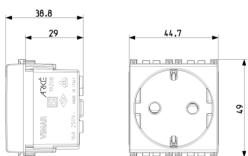

3 - Active

20 NR

3D

- **Class group:** Domestic switching devices
- **Class:** Socket outlet
- **Number of units:** 1
- **Number of modules (module system):** 2
- **Number of socket outlets switchable:** 0
- **Imprint/indication:** None
- **Connection type:** Screwed terminal
- **With hinged lid:** No
- **With enhanced contact protection:** Yes
- **Label space/information surface:** Yes
- **Colour:** Grey
- **RAL-number (similar):** 7015
- **Metallic colour:** No
- **Transparent:** No
- **Lockable:** No
- **Eject-mechanism:** No
- **Insulated mounting:** No
- **With function lighting:** No
- **With orientation lighting:** No
- **Over voltage protection:** No
- **Fault current protection:** No
- **Mounting method:** Flush-mounted
- **Type of fastening:** Snap mounting (engagement)
- **Material:** Plastic
- **Material quality:** Thermoplastic
- **Halogen free:** Yes
- **Surface protection:** Other
- **Surface finishing:** Matt
- **Anti-bacterial treatment:** Yes
- **With loop through function:** No
- **With on/off switch:** No
- **Rotated central insert:** No
- **Nominal current:** 16 A
- **Nominal voltage:** 250 V
- **Frequency:** 50,00 - 60,00 HZ
- **Suitable for degree of protection (IP):** IP20
- **Impact strength:** Other
- **Device width:** 44,80 mm
- **Device height:** 49,00 mm
- **Device depth:** 38,90 mm

- 00. CE Marking - EU
- 09. VDE - Germany ([download](#))
- 10. EAC Eurasian Customs Union
- 99. WEEE Directive ([download](#))

8 007352652064
 1 NR
 5.1x4.3x5.3 [cm]
 47 [g]

8 007352652071
 20 NR
 27.4x11.5x9.2 [cm]
 1,031 [g]

8 007352653849
 240 NR
 38x28.5x35.5 [cm]
 12,912 [g]