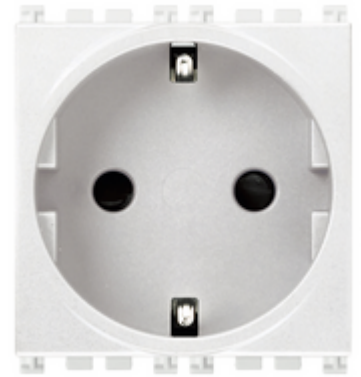

ARKÉ: 2P+E 16A German SICURY outlet white

19208.B

Wiring devices / Traditional wiring devices / ARKÉ / Devices

2P+E 16A German SICURY outlet white

2P+E 16 A 250 V~ SICURY socket outlet, German standard, white - 2 modules

3 - Active

20 NR

- [Arké lives in your time](#)

3D

- **Class group:** Domestic switching devices
- **Class:** Socket outlet
- **Number of units:** 1
- **Number of modules (module system):** 2
- **Number of socket outlets switchable:** 0
- **Imprint/indication:** None
- **Connection type:** Screwed terminal
- **With hinged lid:** No
- **With enhanced contact protection:** Yes
- **Label space/information surface:** Yes
- **Colour:** White
- **RAL-number (similar):** 9016
- **Metallic colour:** No
- **Transparent:** No
- **Lockable:** No
- **Eject-mechanism:** No
- **Insulated mounting:** No
- **With function lighting:** No
- **With orientation lighting:** No

- **Over voltage protection:** No
- **Fault current protection:** No
- **Mounting method:** Flush-mounted
- **Material:** Plastic
- **Material quality:** Thermoplastic
- **Halogen free:** Yes
- **Surface protection:** Untreated
- **Surface finishing:** Matt
- **With loop through function:** No
- **With on/off switch:** No
- **Rotated central insert:** No
- **Nominal current:** 16 A
- **Nominal voltage:** 250 V
- **Frequency:** 50,00 - 60,00 HZ
- **Suitable for degree of protection (IP):** IP20
- **Impact strength:** Other
- **Device width:** 44,80 mm
- **Device height:** 49,00 mm
- **Device depth:** 38,90 mm