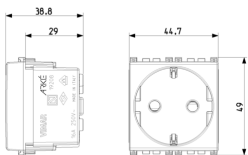

- [Arké lives in your time](#)