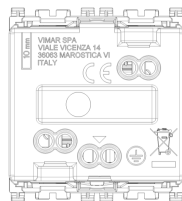

ARKÉ: 2P+E 16A German SICURY outlet white

19208.B

Wiring devices / Traditional wiring devices / ARKÉ / Devices

2P+E 16A German SICURY outlet white

2P+E 16 A 250 V~ SICURY socket outlet, German standard, white - 2 modules

3 - Active

20 NR

- [Arké lives in your time](#)

3D

- **Class group:** Domestic switching devices
- **Class:** Socket outlet
- **Number of units:** 1
- **Number of modules (module system):** 2
- **Number of socket outlets switchable:** 0
- **Imprint/indication:** None
- **Connection type:** Screwed terminal
- **With hinged lid:** No
- **With enhanced contact protection:** Yes
- **Label space/information surface:** Yes
- **Colour:** White
- **RAL-number (similar):** 9016
- **Metallic colour:** No
- **Transparent:** No
- **Lockable:** No
- **Eject-mechanism:** No
- **Insulated mounting:** No
- **With function lighting:** No
- **With orientation lighting:** No

- **Over voltage protection:** No
- **Fault current protection:** No
- **Mounting method:** Flush-mounted
- **Material:** Plastic
- **Material quality:** Thermoplastic
- **Halogen free:** Yes
- **Surface protection:** Untreated
- **Surface finishing:** Matt
- **With loop through function:** No
- **With on/off switch:** No
- **Rotated central insert:** No
- **Nominal current:** 16 A
- **Nominal voltage:** 250 V
- **Frequency:** 50,00 - 60,00 HZ
- **Suitable for degree of protection (IP):** IP20
- **Impact strength:** Other
- **Device width:** 44,80 mm
- **Device height:** 49,00 mm
- **Device depth:** 38,90 mm

8007352471023
1 NR
5.1x4.3x5.3 [cm]
47 [g]

8007352471030
20 NR
27.4x11.5x9.2 [cm]
1,031 [g]

8007352635098
240 NR
38x28.5x35.5 [cm]
12,900 [g]