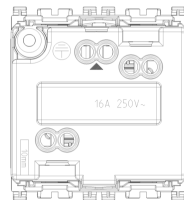

### 2P+E 16A German SICURY outlet+cover w

2P+E 16 A 250 V~ SICURY socket outlet, German standard, with cover, white -  
2 modules

3 - Active

10 NR

- [Arké lives in your time](#)

3D

- **Class group:** Domestic switching devices
- **Class:** Socket outlet
- **Number of units:** 1
- **Number of modules (module system):** 2
- **Number of socket outlets switchable:** 0
- **Imprint/indication:** None
- **Connection type:** Screwed terminal
- **With hinged lid:** Yes
- **With enhanced contact protection:** Yes
- **Label space/information surface:** Yes
- **Colour:** White
- **RAL-number (similar):** 9016
- **Metallic colour:** No
- **Transparent:** No
- **Lockable:** No
- **Eject-mechanism:** No
- **Insulated mounting:** No
- **With function lighting:** Yes
- **With orientation lighting:** No

- 00. CE Marking - EU
- 09. VDE - Germany ([download](#))
- 10. EAC Eurasian Customs Union
- 12. AENOR - Spain ([download](#))

- **Over voltage protection:** No
- **Fault current protection:** No
- **Mounting method:** Flush-mounted
- **Material:** Plastic
- **Material quality:** Thermoplastic
- **Halogen free:** Yes
- **Surface protection:** Untreated
- **Surface finishing:** Matt
- **With loop through function:** No
- **With on/off switch:** No
- **Rotated central insert:** No
- **Nominal current:** 16 A
- **Nominal voltage:** 250 V
- **Frequency:** 50,00 - 60,00 HZ
- **Suitable for degree of protection (IP):** IP20
- **Impact strength:** Other
- **Device width:** 44,80 mm
- **Device height:** 49,00 mm
- **Device depth:** 38,90 mm