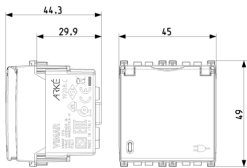

### 2P+E 16A German SICURY outlet+cover w

2P+E 16 A 250 V~ SICURY socket outlet, German standard, with cover, white -  
2 modules

3 - Active

10 NR

- [Arké lives in your time](#)

3D

- **Class group:** Domestic switching devices
- **Class:** Socket outlet
- **Number of units:** 1
- **Number of modules (module system):** 2
- **Number of socket outlets switchable:** 0
- **Imprint/indication:** None
- **Connection type:** Screwed terminal
- **With hinged lid:** Yes
- **With enhanced contact protection:** Yes
- **Label space/information surface:** Yes
- **Colour:** White
- **RAL-number (similar):** 9016
- **Metallic colour:** No
- **Transparent:** No
- **Lockable:** No
- **Eject-mechanism:** No
- **Insulated mounting:** No
- **With function lighting:** Yes
- **With orientation lighting:** No

- 00. CE Marking - EU
- 09. VDE - Germany ([download](#))
- 10. EAC Eurasian Customs Union
- 12. AENOR - Spain ([download](#))

- **Over voltage protection:** No
- **Fault current protection:** No
- **Mounting method:** Flush-mounted
- **Material:** Plastic
- **Material quality:** Thermoplastic
- **Halogen free:** Yes
- **Surface protection:** Untreated
- **Surface finishing:** Matt
- **With loop through function:** No
- **With on/off switch:** No
- **Rotated central insert:** No
- **Nominal current:** 16 A
- **Nominal voltage:** 250 V
- **Frequency:** 50,00 - 60,00 HZ
- **Suitable for degree of protection (IP):** IP20
- **Impact strength:** Other
- **Device width:** 44,80 mm
- **Device height:** 49,00 mm
- **Device depth:** 38,90 mm