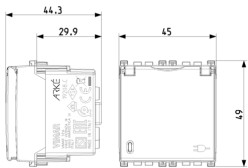

ARKÉ: 2P+E16A German SICURY outlet+cover Metal

19208.C.M

Wiring devices / Traditional wiring devices / ARKÉ / Devices

2P+E16A German SICURY outlet+cover Metal

2P+E 16 A 250 V~ SICURY socket outlet, German standard, with cover, Metal -
2 modules

3 - Active

10 NR

- [Arké lives in your time](#)

[3D](#)

- **Class group:** Domestic switching devices
- **Class:** Socket outlet
- **Number of units:** 1
- **Number of modules (module system):** 2
- **Number of socket outlets switchable:** 0
- **Imprint/indication:** None
- **Connection type:** Screwed terminal
- **With hinged lid:** Yes
- **With enhanced contact protection:** Yes
- **Label space/information surface:** Yes
- **Colour:** Aluminium
- **RAL-number (similar):** 9007
- **Metallic colour:** No
- **Transparent:** No
- **Lockable:** No
- **Eject-mechanism:** No
- **Insulated mounting:** No
- **With function lighting:** Yes
- **With orientation lighting:** No
- **Over voltage protection:** No
- **Fault current protection:** No
- **Mounting method:** Flush-mounted
- **Material:** Plastic
- **Material quality:** Thermoplastic
- **Halogen free:** Yes
- **Surface protection:** Lacquered
- **Surface finishing:** Matt
- **With loop through function:** No
- **With on/off switch:** No
- **Rotated central insert:** No
- **Nominal current:** 16 A
- **Nominal voltage:** 250 V
- **Frequency:** 50,00 - 60,00 HZ
- **Suitable for degree of protection (IP):** IP20
- **Impact strength:** Other
- **Device width:** 44,80 mm
- **Device height:** 49,00 mm
- **Device depth:** 38,90 mm
- 00. CE Marking - EU
- 09. VDE - Germany ([download](#))
- 10. EAC Eurasian Customs Union
- 12. AENOR - Spain ([download](#))
- 13. SNI - Indonesia
- 14. TSE - Turkey
- 37. Marking - Morocco
- 96. Electrotechnical expert ([download](#))
- 99. WEEE Directive ([download](#))

8 007352595781

8007352595781
1 NR
5.1x4.3x5.3 [cm]
52.2 [g]

8 007352595798

8007352595798
10 NR
26.9x11.6x4.9 [cm]
587.6 [g]

Vimar