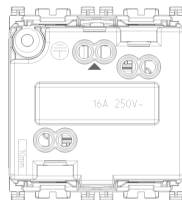

ARKÉ: 2P+E16A German SICURY outlet+cover Metal

19208.C.M

Wiring devices / Traditional wiring devices / ARKÉ / Devices

2P+E16A German SICURY outlet+cover Metal

2P+E 16 A 250 V~ SICURY socket outlet, German standard, with cover, Metal -
2 modules

3 - Active

10 NR

- [Arké lives in your time](#)

[3D](#)

- **Class group:** Domestic switching devices
- **Class:** Socket outlet
- **Number of units:** 1
- **Number of modules (module system):** 2
- **Number of socket outlets switchable:** 0
- **Imprint/indication:** None
- **Connection type:** Screwed terminal
- **With hinged lid:** Yes
- **With enhanced contact protection:** Yes
- **Label space/information surface:** Yes
- **Colour:** Aluminium
- **RAL-number (similar):** 9007
- **Metallic colour:** No
- **Transparent:** No
- **Lockable:** No
- **Eject-mechanism:** No
- **Insulated mounting:** No
- **With function lighting:** Yes
- **With orientation lighting:** No
- **Over voltage protection:** No
- **Fault current protection:** No
- **Mounting method:** Flush-mounted
- **Material:** Plastic
- **Material quality:** Thermoplastic
- **Halogen free:** Yes
- **Surface protection:** Lacquered
- **Surface finishing:** Matt
- **With loop through function:** No
- **With on/off switch:** No
- **Rotated central insert:** No
- **Nominal current:** 16 A
- **Nominal voltage:** 250 V
- **Frequency:** 50,00 - 60,00 HZ
- **Suitable for degree of protection (IP):** IP20
- **Impact strength:** Other
- **Device width:** 44,80 mm
- **Device height:** 49,00 mm
- **Device depth:** 38,90 mm
- 00. CE Marking - EU
- 09. VDE - Germany ([download](#))
- 10. EAC Eurasian Customs Union
- 12. AENOR - Spain ([download](#))
- 13. SNI - Indonesia
- 14. TSE - Turkey
- 37. Marking - Morocco
- 96. Electrotechnical expert ([download](#))
- 99. WEEE Directive ([download](#))

8 007352595781

8007352595781
1 NR
5.1x4.3x5.3 [cm]
52.2 [g]

8 007352595798

8007352595798
10 NR
26.9x11.6x4.9 [cm]
587.6 [g]

Vimar