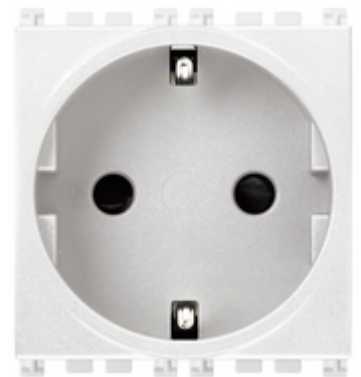

## ARKÉ: 2P+E16A DE SICURY outlet screwless white

### 19208.FX.B

Wiring devices / Traditional wiring devices / ARKÉ / Devices

### 2P+E16A DE SICURY outlet screwless white

2P+E 16 A 250 V~ SICURY socket outlet, German standard, screwless terminals, white - 2 modules

3 - Active

20 NR

- [Smartfix-Screwless terminal](#)
- [Arké lives in your time](#)

- **Class group:** Domestic switching devices
- **Class:** Socket outlet
- **Number of modules (module system):** 2
- **Number of socket outlets switchable:** 0
- **Imprint/indication:** None
- **Connection type:** Push-in clamp
- **With hinged lid:** No
- **With enhanced contact protection:** Yes
- **Label space/information surface:** Yes
- **Colour:** White
- **RAL-number (similar):** 9016
- **Metallic colour:** No
- **Transparent:** No
- **Lockable:** No
- **Eject-mechanism:** No
- **Insulated mounting:** No
- **With function lighting:** No
- **With orientation lighting:** No
- **Over voltage protection:** No
- **Fault current protection:** No
- **Mounting method:** Flush-mounted
- **Material:** Plastic
- **Material quality:** Thermoplastic
- **Halogen free:** Yes
- **Surface protection:** Untreated
- **Surface finishing:** Matt
- **With loop through function:** No
- **With on/off switch:** No
- **Rotated central insert:** No
- **Nominal current:** 16 A
- **Nominal voltage:** 250 V
- **Frequency:** 50,00 - 60,00 HZ
- **Suitable for degree of protection (IP):** IP20
- **Impact strength:** Other
- **Device width:** 44,80 mm
- **Device height:** 49,00 mm
- **Device depth:** 38,90 mm