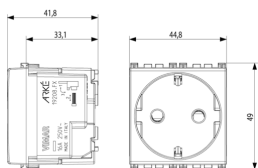

- **Class group:** Domestic switching devices
- **Class:** Socket outlet
- **Number of modules (module system):** 2
- **Number of socket outlets switchable:** 0
- **Imprint/indication:** None
- **Connection type:** Push-in clamp
- **With hinged lid:** No
- **With enhanced contact protection:** Yes
- **Label space/information surface:** Yes
- **Colour:** White
- **RAL-number (similar):** 9016
- **Metallic colour:** No
- **Transparent:** No
- **Lockable:** No
- **Eject-mechanism:** No
- **Insulated mounting:** No
- **With function lighting:** No
- **With orientation lighting:** No
- **Over voltage protection:** No
- **Fault current protection:** No
- **Mounting method:** Flush-mounted
- **Material:** Plastic
- **Material quality:** Thermoplastic
- **Halogen free:** Yes
- **Surface protection:** Untreated
- **Surface finishing:** Matt
- **With loop through function:** No
- **With on/off switch:** No
- **Rotated central insert:** No
- **Nominal current:** 16 A
- **Nominal voltage:** 250 V
- **Frequency:** 50,00 - 60,00 HZ
- **Suitable for degree of protection (IP):** IP20
- **Impact strength:** Other
- **Device width:** 44,80 mm
- **Device height:** 49,00 mm
- **Device depth:** 38,90 mm

- 00. CE Marking - EU
- 09. VDE - Germany ([download](#))
- 10. EAC Eurasian Customs Union

- 37. Marking - Morocco
- 99. WEEE Directive ([download](#))

8007352513235  
1 NR  
5x4.7x5.1 [cm]  
50.5 [g]

8007352513242  
20 NR  
26.4x11x10.9 [cm]  
1,087 [g]

8007352715257  
240 NR  
54x35.5x23.5 [cm]  
13,600 [g]