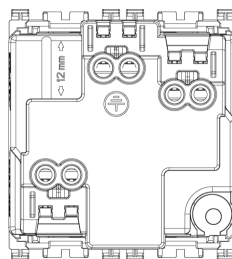

### 19208.FX.B

Wiring devices / Traditional wiring devices / ARKÉ / Devices

### 2P+E16A DE SICURY outlet screwless white

2P+E 16 A 250 V~ SICURY socket outlet, German standard, screwless terminals, white - 2 modules

3 - Active

20 NR

- [Smartfix-Screwless terminal](#)
- [Arké lives in your time](#)

- **Class group:** Domestic switching devices
- **Class:** Socket outlet
- **Number of modules (module system):** 2
- **Number of socket outlets switchable:** 0
- **Imprint/indication:** None
- **Connection type:** Push-in clamp
- **With hinged lid:** No
- **With enhanced contact protection:** Yes
- **Label space/information surface:** Yes
- **Colour:** White
- **RAL-number (similar):** 9016
- **Metallic colour:** No
- **Transparent:** No
- **Lockable:** No
- **Eject-mechanism:** No
- **Insulated mounting:** No
- **With function lighting:** No
- **With orientation lighting:** No
- **Over voltage protection:** No
- **Fault current protection:** No
- **Mounting method:** Flush-mounted
- **Material:** Plastic
- **Material quality:** Thermoplastic
- **Halogen free:** Yes
- **Surface protection:** Untreated
- **Surface finishing:** Matt
- **With loop through function:** No
- **With on/off switch:** No
- **Rotated central insert:** No
- **Nominal current:** 16 A
- **Nominal voltage:** 250 V
- **Frequency:** 50,00 - 60,00 HZ
- **Suitable for degree of protection (IP):** IP20
- **Impact strength:** Other
- **Device width:** 44,80 mm
- **Device height:** 49,00 mm
- **Device depth:** 38,90 mm

8007352715257  
240 NR  
54x35.5x23.5 [cm]  
13,600 [g]