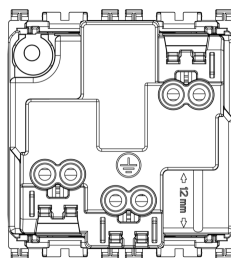

ARKÉ: 2P+E 16ADE SICURY outlet screwl.+cover w

19208.FX.C.B

Wiring devices / Traditional wiring devices / ARKÉ / Devices

2P+E 16ADE SICURY outlet screwl.+cover w

2P+E 16 A 250 V~ SICURY socket outlet, German standard, with cover, screwless terminals, white - 2 modules

3 - Active

10 NR

- [Arké lives in your time](#)

3D

- **Class group:** Domestic switching devices
- **Class:** Socket outlet
- **Number of modules (module system):** 2
- **Number of socket outlets switchable:** 0
- **Imprint/indication:** None
- **Connection type:** Push-in clamp
- **With hinged lid:** Yes
- **With enhanced contact protection:** Yes
- **Label space/information surface:** Yes
- **Colour:** White
- **RAL-number (similar):** 9016
- **Metallic colour:** No
- **Transparent:** No
- **Lockable:** No
- **Eject-mechanism:** No
- **Insulated mounting:** No
- **With function lighting:** Yes
- **With orientation lighting:** No
- **Over voltage protection:** No
- **Fault current protection:** No
- **Mounting method:** Flush-mounted
- **Material:** Plastic
- **Material quality:** Thermoplastic
- **Halogen free:** Yes
- **Surface protection:** Untreated
- **Surface finishing:** Matt
- **With loop through function:** No
- **With on/off switch:** No
- **Rotated central insert:** No
- **Nominal current:** 16 A
- **Nominal voltage:** 250 V
- **Frequency:** 50,00 - 60,00 HZ
- **Suitable for degree of protection (IP):** IP20
- **Impact strength:** Other
- **Device width:** 44,80 mm
- **Device height:** 49,00 mm
- **Device depth:** 47,95 mm

- 00. CE Marking - EU
- 09. VDE - Germany ([download](#))
- 10. EAC Eurasian Customs Union
- 37. Marking - Morocco
- 99. WEEE Directive ([download](#))

8007352576865
1 NR
5x4.7x5.1 [cm]
55.9 [g]

8007352576872
10 NR
24.8x10.6x6 [cm]
622.2 [g]

8007352715455
120 NR
38.5x27x25 [cm]
7,466.4 [g]