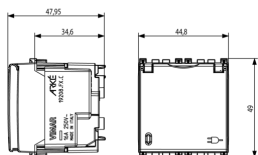

3 - Active

10 NR

- [Arké lives in your time](#)

3D

- **Class group:** Domestic switching devices
- **Class:** Socket outlet
- **Number of modules (module system):** 2
- **Number of socket outlets switchable:** 0
- **Imprint/indication:** None
- **Connection type:** Push-in clamp
- **With hinged lid:** Yes
- **With enhanced contact protection:** Yes
- **Label space/information surface:** Yes
- **Colour:** White
- **RAL-number (similar):** 9016
- **Metallic colour:** No
- **Transparent:** No
- **Lockable:** No
- **Eject-mechanism:** No
- **Insulated mounting:** No
- **With function lighting:** Yes
- **With orientation lighting:** No
- **Over voltage protection:** No
- **Fault current protection:** No
- **Mounting method:** Flush-mounted
- **Material:** Plastic
- **Material quality:** Thermoplastic
- **Halogen free:** Yes
- **Surface protection:** Untreated
- **Surface finishing:** Matt
- **With loop through function:** No
- **With on/off switch:** No
- **Rotated central insert:** No
- **Nominal current:** 16 A
- **Nominal voltage:** 250 V
- **Frequency:** 50,00 - 60,00 HZ
- **Suitable for degree of protection (IP):** IP20
- **Impact strength:** Other
- **Device width:** 44,80 mm
- **Device height:** 49,00 mm
- **Device depth:** 47,95 mm

- 00. CE Marking - EU
- 09. VDE - Germany ([download](#))
- 10. EAC Eurasian Customs Union
- 37. Marking - Morocco
- 99. WEEE Directive ([download](#))

8007352576865
1 NR
5x4.7x5.1 [cm]
55.9 [g]

8007352576872
10 NR
24.8x10.6x6 [cm]
622.2 [g]

8007352715455
120 NR
38.5x27x25 [cm]
7,466.4 [g]