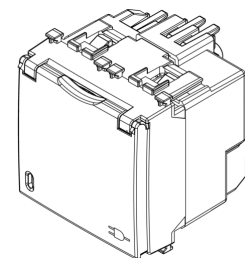

ARKÉ: 2P+E 16ADE SICURY outlet screwl.+cover w

19208.FX.C.B

Wiring devices / Traditional wiring devices / ARKÉ / Devices

2P+E 16ADE SICURY outlet screwl.+cover w

2P+E 16 A 250 V~ SICURY socket outlet, German standard, with cover, screwless terminals, white - 2 modules

3 - Active

10 NR

- [Arké lives in your time](#)

3D

- **Class group:** Domestic switching devices
- **Class:** Socket outlet
- **Number of modules (module system):** 2
- **Number of socket outlets switchable:** 0
- **Imprint/indication:** None
- **Connection type:** Push-in clamp
- **With hinged lid:** Yes
- **With enhanced contact protection:** Yes
- **Label space/information surface:** Yes
- **Colour:** White
- **RAL-number (similar):** 9016
- **Metallic colour:** No
- **Transparent:** No
- **Lockable:** No
- **Eject-mechanism:** No
- **Insulated mounting:** No
- **With function lighting:** Yes
- **With orientation lighting:** No
- **Over voltage protection:** No
- **Fault current protection:** No
- **Mounting method:** Flush-mounted
- **Material:** Plastic
- **Material quality:** Thermoplastic
- **Halogen free:** Yes
- **Surface protection:** Untreated
- **Surface finishing:** Matt
- **With loop through function:** No
- **With on/off switch:** No
- **Rotated central insert:** No
- **Nominal current:** 16 A
- **Nominal voltage:** 250 V
- **Frequency:** 50,00 - 60,00 HZ
- **Suitable for degree of protection (IP):** IP20
- **Impact strength:** Other
- **Device width:** 44,80 mm
- **Device height:** 49,00 mm
- **Device depth:** 47,95 mm