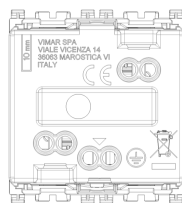

ARKÉ: 2P+E 16A German SICURY outlet Metal

19208.M

Wiring devices / Traditional wiring devices / ARKÉ / Devices

2P+E 16A German SICURY outlet Metal

2P+E 16 A 250 V~ SICURY socket outlet, German standard, Metal - 2 modules

3 - Active

20 NR

- [Arké lives in your time](#)

3D

- **Class group:** Domestic switching devices
- **Class:** Socket outlet
- **Number of units:** 1
- **Number of modules (module system):** 2
- **Number of socket outlets switchable:** 0
- **Imprint/indication:** None
- **Connection type:** Screwed terminal
- **With hinged lid:** No
- **With enhanced contact protection:** Yes
- **Label space/information surface:** Yes
- **Colour:** Aluminium
- **RAL-number (similar):** 9007
- **Metallic colour:** No
- **Transparent:** No
- **Lockable:** No
- **Eject-mechanism:** No
- **Insulated mounting:** No
- **With function lighting:** No
- **With orientation lighting:** No

- **Over voltage protection:** No
- **Fault current protection:** No
- **Mounting method:** Flush-mounted
- **Material:** Plastic
- **Material quality:** Thermoplastic
- **Halogen free:** Yes
- **Surface protection:** Lacquered
- **Surface finishing:** Matt
- **With loop through function:** No
- **With on/off switch:** No
- **Rotated central insert:** No
- **Nominal current:** 16 A
- **Nominal voltage:** 250 V
- **Frequency:** 50,00 - 60,00 HZ
- **Suitable for degree of protection (IP):** IP20
- **Impact strength:** Other
- **Device width:** 44,80 mm
- **Device height:** 49,00 mm
- **Device depth:** 38,90 mm

8007352595767
1 NR
5.1x4.3x5.3 [cm]
47.2 [g]

8007352595774
20 NR
27.4x11.5x9.2 [cm]
1,034 [g]