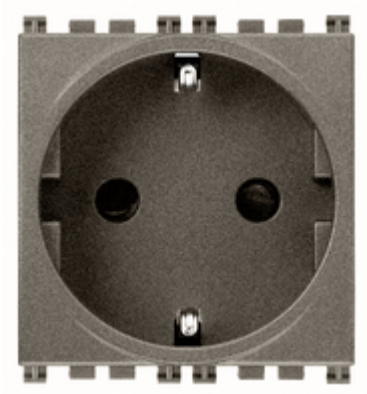

ARKÉ: 2P+E 16A German SICURY outlet Metal

19208.M

Wiring devices / Traditional wiring devices / ARKÉ / Devices

2P+E 16A German SICURY outlet Metal

2P+E 16 A 250 V~ SICURY socket outlet, German standard, Metal - 2 modules

3 - Active

20 NR

- [Arké lives in your time](#)

3D

- **Class group:** Domestic switching devices
- **Class:** Socket outlet
- **Number of units:** 1
- **Number of modules (module system):** 2
- **Number of socket outlets switchable:** 0
- **Imprint/indication:** None
- **Connection type:** Screwed terminal
- **With hinged lid:** No
- **With enhanced contact protection:** Yes
- **Label space/information surface:** Yes
- **Colour:** Aluminium
- **RAL-number (similar):** 9007
- **Metallic colour:** No
- **Transparent:** No
- **Lockable:** No
- **Eject-mechanism:** No
- **Insulated mounting:** No
- **With function lighting:** No
- **With orientation lighting:** No

- **Over voltage protection:** No
- **Fault current protection:** No
- **Mounting method:** Flush-mounted
- **Material:** Plastic
- **Material quality:** Thermoplastic
- **Halogen free:** Yes
- **Surface protection:** Lacquered
- **Surface finishing:** Matt
- **With loop through function:** No
- **With on/off switch:** No
- **Rotated central insert:** No
- **Nominal current:** 16 A
- **Nominal voltage:** 250 V
- **Frequency:** 50,00 - 60,00 HZ
- **Suitable for degree of protection (IP):** IP20
- **Impact strength:** Other
- **Device width:** 44,80 mm
- **Device height:** 49,00 mm
- **Device depth:** 38,90 mm