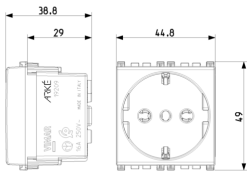

3 - Active

10 NR

- [Arké lives in your time](#)

3D

- **Class group:** Domestic switching devices
- **Class:** Socket outlet
- **Model:** Italian type P30
- **Number of units:** 1
- **Number of modules (module system):** 2
- **Number of socket outlets switchable:** 0
- **Imprint/indication:** None
- **Connection type:** Screwed terminal
- **With hinged lid:** No
- **With enhanced contact protection:** Yes
- **Label space/information surface:** Yes
- **Colour:** Orange
- **RAL-number (similar):** 7015
- **Metallic colour:** No
- **Transparent:** No
- **Lockable:** No
- **Eject-mechanism:** No
- **Insulated mounting:** No
- **With function lighting:** No
- **With orientation lighting:** No
- **Over voltage protection:** No
- **Fault current protection:** No
- **With miniature fuse:** No
- **Mounting method:** Flush-mounted
- **Type of fastening:** Snap mounting (engagement)
- **Material:** Plastic
- **Material quality:** Thermoplastic
- **Halogen free:** Yes
- **Surface protection:** Untreated
- **Surface finishing:** Matt
- **With loop through function:** No
- **With on/off switch:** No
- **Rotated central insert:** No
- **Nominal current:** 16 A
- **Nominal voltage:** 250 V
- **Frequency:** 50,00 - 60,00 HZ
- **Suitable for degree of protection (IP):** IP20
- **Impact strength:** Other
- **Device width:** 44,80 mm
- **Device height:** 49,00 mm
- **Device depth:** 38,90 mm
- 00. CE Marking - EU
- 01. IMQ - Italy ([download](#))
- 10. EAC Eurasian Customs Union
- 37. Marking - Morocco
- 99. WEEE Directive ([download](#))

8 007352414402

8007352414402
1 NR
5.1x4.3x5.3 [cm]
47.6 [g]

8 007352414419

8007352414419
10 NR
26.9x11.6x4.9 [cm]
540.7 [g]

Vimar