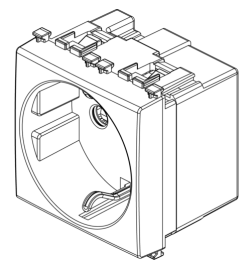

ARKÉ: 2P+E 16A P30 outlet orange

19209.A

Wiring devices / Traditional wiring devices / ARKÉ / Devices

2P+E 16A P30 outlet orange

2P+E 16 A 250 V~ SICURY socket outlet, Italian standard P30 (lateral and central earth contacts), for dedicated supply lines, orange - 2 modules

3 - Active

10 NR

- [Arké lives in your time](#)

3D

- **Class group:** Domestic switching devices
- **Class:** Socket outlet
- **Model:** Italian type P30
- **Number of units:** 1
- **Number of modules (module system):** 2
- **Number of socket outlets switchable:** 0
- **Imprint/indication:** None
- **Connection type:** Screwed terminal
- **With hinged lid:** No
- **With enhanced contact protection:** Yes
- **Label space/information surface:** Yes
- **Colour:** Orange
- **RAL-number (similar):** 7015
- **Metallic colour:** No
- **Transparent:** No
- **Lockable:** No
- **Eject-mechanism:** No
- **Insulated mounting:** No
- **With function lighting:** No
- **With orientation lighting:** No
- **Over voltage protection:** No
- **Fault current protection:** No
- **With miniature fuse:** No
- **Mounting method:** Flush-mounted
- **Type of fastening:** Snap mounting (engagement)
- **Material:** Plastic
- **Material quality:** Thermoplastic
- **Halogen free:** Yes
- **Surface protection:** Untreated
- **Surface finishing:** Matt
- **With loop through function:** No
- **With on/off switch:** No
- **Rotated central insert:** No
- **Nominal current:** 16 A
- **Nominal voltage:** 250 V
- **Frequency:** 50,00 - 60,00 HZ
- **Suitable for degree of protection (IP):** IP20
- **Impact strength:** Other
- **Device width:** 44,80 mm
- **Device height:** 49,00 mm
- **Device depth:** 38,90 mm
- 00. CE Marking - EU
- 01. IMQ - Italy ([download](#))
- 10. EAC Eurasian Customs Union
- 37. Marking - Morocco
- 99. WEEE Directive ([download](#))

8 007352414402

8007352414402
1 NR
5.1x4.3x5.3 [cm]
47.6 [g]

8 007352414419

8007352414419
10 NR
26.9x11.6x4.9 [cm]
540.7 [g]

Vimar