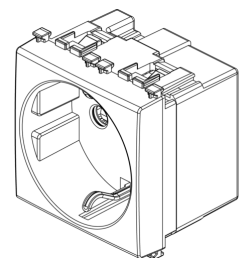

### 19209.B

Wiring devices / Traditional wiring devices / ARKÉ / Devices

### 2P+E 16A P30 outlet white

2P+E 16 A 250 V~ SICURY socket outlet, Italian standard P30 (lateral and central earth contacts), white - 2 modules

3 - Active

20 NR

- [Arké lives in your time](#)

3D

- **Class group:** Domestic switching devices
- **Class:** Socket outlet
- **Model:** Italian type P30
- **Number of units:** 1
- **Number of modules (module system):** 2
- **Number of socket outlets switchable:** 0
- **Imprint/indication:** None
- **Connection type:** Screwed terminal
- **With hinged lid:** No
- **With enhanced contact protection:** Yes
- **Label space/information surface:** Yes
- **Colour:** White
- **RAL-number (similar):** 9016
- **Metallic colour:** No
- **Transparent:** No
- **Lockable:** No
- **Eject-mechanism:** No
- **Insulated mounting:** No
- **With function lighting:** No
- **With orientation lighting:** No

- **Over voltage protection:** No
- **Fault current protection:** No
- **Mounting method:** Flush-mounted
- **Material:** Plastic
- **Material quality:** Thermoplastic
- **Halogen free:** Yes
- **Surface protection:** Untreated
- **Surface finishing:** Matt
- **With loop through function:** No
- **With on/off switch:** No
- **Rotated central insert:** No
- **Nominal current:** 16 A
- **Nominal voltage:** 250 V
- **Frequency:** 50,00 - 60,00 HZ
- **Suitable for degree of protection (IP):** IP20
- **Impact strength:** Other
- **Device width:** 44,80 mm
- **Device height:** 49,00 mm
- **Device depth:** 38,90 mm