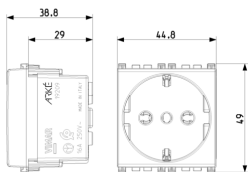

2P+E 16A P30 outlet white

2P+E 16 A 250 V~ SICURY socket outlet, Italian standard P30 (lateral and central earth contacts), white - 2 modules

3 - Active

20 NR

- [Arké lives in your time](#)