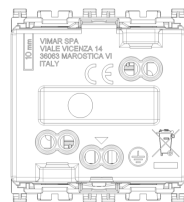

### 2P+E 16A P30 outlet white

2P+E 16 A 250 V~ SICURY socket outlet, Italian standard P30 (lateral and central earth contacts), white - 2 modules

3 - Active

20 NR

- [Arké lives in your time](#)

3D

- **Class group:** Domestic switching devices
- **Class:** Socket outlet
- **Model:** Italian type P30
- **Number of units:** 1
- **Number of modules (module system):** 2
- **Number of socket outlets switchable:** 0
- **Imprint/indication:** None
- **Connection type:** Screwed terminal
- **With hinged lid:** No
- **With enhanced contact protection:** Yes
- **Label space/information surface:** Yes
- **Colour:** White
- **RAL-number (similar):** 9016
- **Metallic colour:** No
- **Transparent:** No
- **Lockable:** No
- **Eject-mechanism:** No
- **Insulated mounting:** No
- **With function lighting:** No
- **With orientation lighting:** No

- **Over voltage protection:** No
- **Fault current protection:** No
- **Mounting method:** Flush-mounted
- **Material:** Plastic
- **Material quality:** Thermoplastic
- **Halogen free:** Yes
- **Surface protection:** Untreated
- **Surface finishing:** Matt
- **With loop through function:** No
- **With on/off switch:** No
- **Rotated central insert:** No
- **Nominal current:** 16 A
- **Nominal voltage:** 250 V
- **Frequency:** 50,00 - 60,00 HZ
- **Suitable for degree of protection (IP):** IP20
- **Impact strength:** Other
- **Device width:** 44,80 mm
- **Device height:** 49,00 mm
- **Device depth:** 38,90 mm

8 0 0 7 3 5 2 4 5 5 6 3 4

8007352455634  
20 NR  
27.4x11.5x9.2 [cm]  
1,030 [g]

8 0 0 7 3 5 2 6 3 6 8 3 5

8007352636835  
240 NR  
38x28.5x35.5 [cm]  
13,420 [g]

8 0 0 7 3 5 2 7 5 0 5 7 9

8007352750579  
3,840 NR  
120x80x105 [cm]  
206,400 [g]