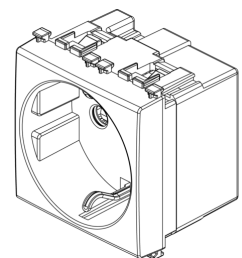

ARKÉ: 2P+E 16A P30 outlet red

19209.R

Wiring devices / Traditional wiring devices / ARKÉ / Devices

2P+E 16A P30 outlet red

2P+E 16 A 250 V~ SICURY socket outlet, Italian standard P30 (lateral and central earth contacts), for dedicated supply lines, red - 2 modules

3 - Active

10 NR

- [Arké lives in your time](#)

3D

- **Class group:** Domestic switching devices
- **Class:** Socket outlet
- **Model:** Italian type P30
- **Number of units:** 1
- **Number of modules (module system):** 2
- **Number of socket outlets switchable:** 0
- **Imprint/indication:** None
- **Connection type:** Screwed terminal
- **With hinged lid:** No
- **With enhanced contact protection:** Yes
- **Label space/information surface:** Yes
- **Colour:** Red
- **RAL-number (similar):** 3001
- **Metallic colour:** No
- **Transparent:** No
- **Lockable:** No
- **Eject-mechanism:** No
- **Insulated mounting:** No
- **With function lighting:** No
- **With orientation lighting:** No
- **Over voltage protection:** No
- **Fault current protection:** No
- **With miniature fuse:** No
- **Mounting method:** Flush-mounted
- **Type of fastening:** Snap mounting (engagement)
- **Material:** Plastic
- **Material quality:** Thermoplastic
- **Halogen free:** Yes
- **Surface protection:** Untreated
- **Surface finishing:** Matt
- **With loop through function:** No
- **With on/off switch:** No
- **Rotated central insert:** No
- **Nominal current:** 16 A
- **Nominal voltage:** 250 V
- **Frequency:** 50,00 - 60,00 HZ
- **Suitable for degree of protection (IP):** IP20
- **Impact strength:** Other
- **Device width:** 44,80 mm
- **Device height:** 49,00 mm
- **Device depth:** 38,90 mm
- 00. CE Marking - EU
- 01. IMQ - Italy ([download](#))
- 10. EAC Eurasian Customs Union
- 37. Marking - Morocco
- 99. WEEE Directive ([download](#))

8 007352414426

8007352414426
1 NR
5.1x4.3x5.3 [cm]
47.5 [g]

8 007352414433

8007352414433
10 NR
26.9x11.6x4.9 [cm]
540.4 [g]

Vimar