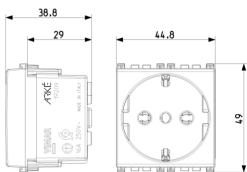

3 - Active

10 NR

- [Arké lives in your time](#)

3D

- **Class group:** Domestic switching devices
- **Class:** Socket outlet
- **Model:** Italian type P30
- **Number of units:** 1
- **Number of modules (module system):** 2
- **Number of socket outlets switchable:** 0
- **Imprint/indication:** None
- **Connection type:** Screwed terminal
- **With hinged lid:** No
- **With enhanced contact protection:** Yes
- **Label space/information surface:** Yes
- **Colour:** Red
- **RAL-number (similar):** 3001
- **Metallic colour:** No
- **Transparent:** No
- **Lockable:** No
- **Eject-mechanism:** No
- **Insulated mounting:** No
- **With function lighting:** No
- **With orientation lighting:** No
- **Over voltage protection:** No
- **Fault current protection:** No
- **With miniature fuse:** No
- **Mounting method:** Flush-mounted
- **Type of fastening:** Snap mounting (engagement)
- **Material:** Plastic
- **Material quality:** Thermoplastic
- **Halogen free:** Yes
- **Surface protection:** Untreated
- **Surface finishing:** Matt
- **With loop through function:** No
- **With on/off switch:** No
- **Rotated central insert:** No
- **Nominal current:** 16 A
- **Nominal voltage:** 250 V
- **Frequency:** 50,00 - 60,00 HZ
- **Suitable for degree of protection (IP):** IP20
- **Impact strength:** Other
- **Device width:** 44,80 mm
- **Device height:** 49,00 mm
- **Device depth:** 38,90 mm
- 00. CE Marking - EU
- 01. IMQ - Italy ([download](#))
- 10. EAC Eurasian Customs Union
- 37. Marking - Morocco
- 99. WEEE Directive ([download](#))

8 007352414426

8007352414426
1 NR
5.1x4.3x5.3 [cm]
47.5 [g]

8 007352414433

8007352414433
10 NR
26.9x11.6x4.9 [cm]
540.4 [g]

Vimar