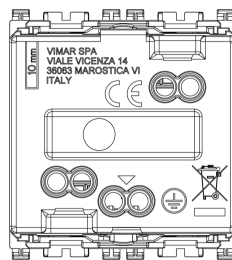

### 2P+E 16A universal outlet Metal

2P+E 16 A 250 V~ SICURY socket outlet, universal, Italian standard P40, Metal  
- 2 modules

3 - Active

20 NR

- [Arké lives in your time](#)

3D

- **Class group:** Domestic switching devices
- **Class:** Socket outlet
- **Model:** Other
- **Number of units:** 1
- **Number of modules (module system):** 2
- **Number of socket outlets switchable:** 0
- **Imprint/indication:** None
- **Connection type:** Screwed terminal
- **With hinged lid:** No
- **With enhanced contact protection:** Yes
- **Label space/information surface:** Yes
- **Colour:** Aluminium
- **RAL-number (similar):** 9007
- **Metallic colour:** No
- **Transparent:** No
- **Lockable:** No
- **Eject-mechanism:** No
- **Insulated mounting:** No
- **With function lighting:** No
- **With orientation lighting:** No
- **Over voltage protection:** No
- **Fault current protection:** No
- **Mounting method:** Flush-mounted
- **Material:** Plastic
- **Material quality:** Thermoplastic
- **Halogen free:** Yes
- **Surface protection:** Lacquered
- **Surface finishing:** Matt
- **With loop through function:** No
- **With on/off switch:** No
- **Rotated central insert:** No
- **Nominal current:** 16 A
- **Nominal voltage:** 250 V
- **Frequency:** 50,00 - 60,00 HZ
- **Suitable for degree of protection (IP):** IP20
- **Impact strength:** Other
- **Device width:** 44,80 mm
- **Device height:** 49,00 mm
- **Device depth:** 26,00 mm
- 00. CE Marking - EU
- 03. CSV-IMQ - Italy ([download](#))
- 10. EAC Eurasian Customs Union
- 37. Marking - Morocco
- 50. Product Environm. Profile
- 99. WEEE Directive ([download](#))

8007352595736  
1 NR  
5.1x4.3x5.3 [cm]  
46.5 [g]

8007352595743  
20 NR  
27.4x11.5x9.2 [cm]  
1,018.5 [g]

8007352595750  
240 NR  
38x28.5x35.5 [cm]  
12,700 [g]

8007352750616  
3,840 NR  
120x80x105 [cm]  
195,552 [g]