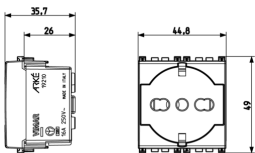

### 2P+E 16A universal outlet Metal

2P+E 16 A 250 V~ SICURY socket outlet, universal, Italian standard P40, Metal  
- 2 modules

3 - Active

20 NR

- [Arké lives in your time](#)

3D

- **Class group:** Domestic switching devices
- **Class:** Socket outlet
- **Model:** Other
- **Number of units:** 1
- **Number of modules (module system):** 2
- **Number of socket outlets switchable:** 0
- **Imprint/indication:** None
- **Connection type:** Screwed terminal
- **With hinged lid:** No
- **With enhanced contact protection:** Yes
- **Label space/information surface:** Yes
- **Colour:** Aluminium
- **RAL-number (similar):** 9007
- **Metallic colour:** No
- **Transparent:** No
- **Lockable:** No
- **Eject-mechanism:** No
- **Insulated mounting:** No
- **With function lighting:** No
- **With orientation lighting:** No
- **Over voltage protection:** No
- **Fault current protection:** No
- **Mounting method:** Flush-mounted
- **Material:** Plastic
- **Material quality:** Thermoplastic
- **Halogen free:** Yes
- **Surface protection:** Lacquered
- **Surface finishing:** Matt
- **With loop through function:** No
- **With on/off switch:** No
- **Rotated central insert:** No
- **Nominal current:** 16 A
- **Nominal voltage:** 250 V
- **Frequency:** 50,00 - 60,00 HZ
- **Suitable for degree of protection (IP):** IP20
- **Impact strength:** Other
- **Device width:** 44,80 mm
- **Device height:** 49,00 mm
- **Device depth:** 26,00 mm
- 00. CE Marking - EU
- 03. CSV-IMQ - Italy ([download](#))
- 10. EAC Eurasian Customs Union
- 37. Marking - Morocco
- 50. Product Environm. Profile
- 99. WEEE Directive ([download](#))

8007352595736  
1 NR  
5.1x4.3x5.3 [cm]  
46.5 [g]

8007352595743  
20 NR  
27.4x11.5x9.2 [cm]  
1,018.5 [g]

8007352595750  
240 NR  
38x28.5x35.5 [cm]  
12,700 [g]

8007352750616  
3,840 NR  
120x80x105 [cm]  
195,552 [g]