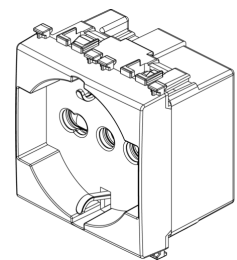

### 2P+E 16A universal outlet Metal

2P+E 16 A 250 V~ SICURY socket outlet, universal, Italian standard P40, Metal  
- 2 modules

3 - Active

20 NR

- [Arké lives in your time](#)

3D

- **Class group:** Domestic switching devices
- **Class:** Socket outlet
- **Model:** Other
- **Number of units:** 1
- **Number of modules (module system):** 2
- **Number of socket outlets switchable:** 0
- **Imprint/indication:** None
- **Connection type:** Screwed terminal
- **With hinged lid:** No
- **With enhanced contact protection:** Yes
- **Label space/information surface:** Yes
- **Colour:** Aluminium
- **RAL-number (similar):** 9007
- **Metallic colour:** No
- **Transparent:** No
- **Lockable:** No
- **Eject-mechanism:** No
- **Insulated mounting:** No
- **With function lighting:** No
- **With orientation lighting:** No
- **Over voltage protection:** No
- **Fault current protection:** No
- **Mounting method:** Flush-mounted
- **Material:** Plastic
- **Material quality:** Thermoplastic
- **Halogen free:** Yes
- **Surface protection:** Lacquered
- **Surface finishing:** Matt
- **With loop through function:** No
- **With on/off switch:** No
- **Rotated central insert:** No
- **Nominal current:** 16 A
- **Nominal voltage:** 250 V
- **Frequency:** 50,00 - 60,00 HZ
- **Suitable for degree of protection (IP):** IP20
- **Impact strength:** Other
- **Device width:** 44,80 mm
- **Device height:** 49,00 mm
- **Device depth:** 26,00 mm
- 00. CE Marking - EU
- 03. CSV-IMQ - Italy ([download](#))
- 10. EAC Eurasian Customs Union
- 37. Marking - Morocco
- 50. Product Environm. Profile
- 99. WEEE Directive ([download](#))

8007352595736  
1 NR  
5.1x4.3x5.3 [cm]  
46.5 [g]

8007352595743  
20 NR  
27.4x11.5x9.2 [cm]  
1,018.5 [g]

8007352595750  
240 NR  
38x28.5x35.5 [cm]  
12,700 [g]

8007352750616  
3,840 NR  
120x80x105 [cm]  
195,552 [g]