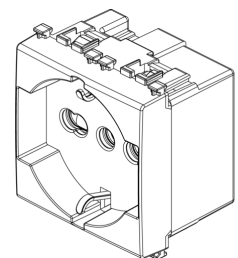

ARKÉ: 2P+E 16A universal outlet red

19210.R

Wiring devices / Traditional wiring devices / ARKÉ / Devices

2P+E 16A universal outlet red

2P+E 16 A 250 V~ SICURY socket outlet, universal, Italian standard P40, red -
2 modules

3 - Active

20 NR

- [Arké lives in your time](#)

3D

- **Class group:** Domestic switching devices
- **Class:** Socket outlet
- **Model:** Other
- **Number of units:** 1
- **Number of modules (module system):** 2
- **Number of socket outlets switchable:** 0
- **Imprint/indication:** None
- **Connection type:** Screwed terminal
- **With hinged lid:** No
- **With enhanced contact protection:** Yes
- **Label space/information surface:** Yes
- **Colour:** Red
- **RAL-number (similar):** 3001
- **Metallic colour:** No
- **Transparent:** No
- **Lockable:** No
- **Eject-mechanism:** No
- **Insulated mounting:** No
- **With function lighting:** No
- **With orientation lighting:** No
- **Over voltage protection:** No
- **Fault current protection:** No
- **With miniature fuse:** No
- **Mounting method:** Flush-mounted
- **Type of fastening:** Snap mounting (engagement)
- **Material:** Plastic
- **Material quality:** Thermoplastic
- **Halogen free:** Yes
- **Surface protection:** Untreated
- **Surface finishing:** Matt
- **With loop through function:** No
- **With on/off switch:** No
- **Rotated central insert:** No
- **Nominal current:** 16 A
- **Nominal voltage:** 250 V
- **Frequency:** 50,00 - 60,00 HZ
- **Suitable for degree of protection (IP):** IP20
- **Impact strength:** Other
- **Device width:** 44,80 mm
- **Device height:** 49,00 mm
- **Device depth:** 26,00 mm
- 00. CE Marking - EU
- 03. CSv-IMQ - Italy ([download](#))
- 10. EAC Eurasian Customs Union
- 37. Marking - Morocco
- 99. WEEE Directive ([download](#))

8 007352414495

8007352414495
1 NR
5.1x4.3x5.3 [cm]
46.3 [g]

8 007352414501

8007352414501
20 NR
26.9x11.6x9 [cm]
1,008 [g]

Vimar