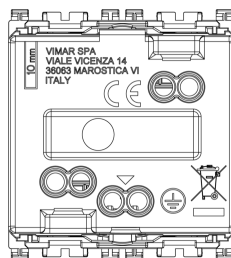

ARKÉ: 2P+E 16A universal outlet red

19210.R

Wiring devices / Traditional wiring devices / ARKÉ / Devices

2P+E 16A universal outlet red

2P+E 16 A 250 V~ SICURY socket outlet, universal, Italian standard P40, red -
2 modules

3 - Active

20 NR

- [Arké lives in your time](#)

3D

- **Class group:** Domestic switching devices
- **Class:** Socket outlet
- **Model:** Other
- **Number of units:** 1
- **Number of modules (module system):** 2
- **Number of socket outlets switchable:** 0
- **Imprint/indication:** None
- **Connection type:** Screwed terminal
- **With hinged lid:** No
- **With enhanced contact protection:** Yes
- **Label space/information surface:** Yes
- **Colour:** Red
- **RAL-number (similar):** 3001
- **Metallic colour:** No
- **Transparent:** No
- **Lockable:** No
- **Eject-mechanism:** No
- **Insulated mounting:** No
- **With function lighting:** No
- **With orientation lighting:** No
- **Over voltage protection:** No
- **Fault current protection:** No
- **With miniature fuse:** No
- **Mounting method:** Flush-mounted
- **Type of fastening:** Snap mounting (engagement)
- **Material:** Plastic
- **Material quality:** Thermoplastic
- **Halogen free:** Yes
- **Surface protection:** Untreated
- **Surface finishing:** Matt
- **With loop through function:** No
- **With on/off switch:** No
- **Rotated central insert:** No
- **Nominal current:** 16 A
- **Nominal voltage:** 250 V
- **Frequency:** 50,00 - 60,00 HZ
- **Suitable for degree of protection (IP):** IP20
- **Impact strength:** Other
- **Device width:** 44,80 mm
- **Device height:** 49,00 mm
- **Device depth:** 26,00 mm
- 00. CE Marking - EU
- 03. CSv-IMQ - Italy ([download](#))
- 10. EAC Eurasian Customs Union
- 37. Marking - Morocco
- 99. WEEE Directive ([download](#))

8 007352414495

8007352414495
1 NR
5.1x4.3x5.3 [cm]
46.3 [g]

8 007352414501

8007352414501
20 NR
26.9x11.6x9 [cm]
1,008 [g]

Vimar