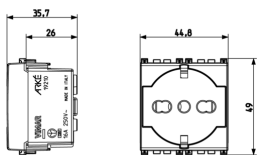

3 - Active

20 NR

- [Arké lives in your time](#)

3D

- **Class group:** Domestic switching devices
- **Class:** Socket outlet
- **Model:** Other
- **Number of units:** 1
- **Number of modules (module system):** 2
- **Number of socket outlets switchable:** 0
- **Imprint/indication:** None
- **Connection type:** Screwed terminal
- **With hinged lid:** No
- **With enhanced contact protection:** Yes
- **Label space/information surface:** Yes
- **Colour:** Red
- **RAL-number (similar):** 3001
- **Metallic colour:** No
- **Transparent:** No
- **Lockable:** No
- **Eject-mechanism:** No
- **Insulated mounting:** No
- **With function lighting:** No
- **With orientation lighting:** No
- **Over voltage protection:** No
- **Fault current protection:** No
- **With miniature fuse:** No
- **Mounting method:** Flush-mounted
- **Type of fastening:** Snap mounting (engagement)
- **Material:** Plastic
- **Material quality:** Thermoplastic
- **Halogen free:** Yes
- **Surface protection:** Untreated
- **Surface finishing:** Matt
- **With loop through function:** No
- **With on/off switch:** No
- **Rotated central insert:** No
- **Nominal current:** 16 A
- **Nominal voltage:** 250 V
- **Frequency:** 50,00 - 60,00 HZ
- **Suitable for degree of protection (IP):** IP20
- **Impact strength:** Other
- **Device width:** 44,80 mm
- **Device height:** 49,00 mm
- **Device depth:** 26,00 mm
- 00. CE Marking - EU
- 03. CSv-IMQ - Italy ([download](#))
- 10. EAC Eurasian Customs Union
- 37. Marking - Morocco
- 99. WEEE Directive ([download](#))

8 007352414495

8007352414495
1 NR
5.1x4.3x5.3 [cm]
46.3 [g]

8 007352414501

8007352414501
20 NR
26.9x11.6x9 [cm]
1,008 [g]

Vimar