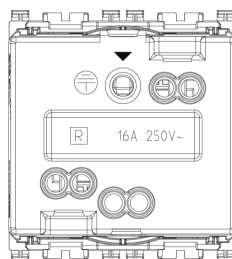

3 - Active

20 NR

3D

- **Class group:** Domestic switching devices
- **Class:** Socket outlet
- **Number of units:** 1
- **Number of modules (module system):** 2
- **Number of socket outlets switchable:** 0
- **Imprint/indication:** None
- **Connection type:** Screwed terminal
- **With hinged lid:** No
- **With enhanced contact protection:** Yes
- **Label space/information surface:** Yes
- **Colour:** Grey
- **RAL-number (similar):** 7015
- **Metallic colour:** No
- **Transparent:** No
- **Lockable:** No
- **Eject-mechanism:** No
- **Insulated mounting:** No
- **With function lighting:** No
- **With orientation lighting:** No
- **Over voltage protection:** No
- **Fault current protection:** No
- **Mounting method:** Flush-mounted
- **Type of fastening:** Snap mounting (engagement)
- **Material:** Plastic
- **Material quality:** Thermoplastic
- **Halogen free:** Yes
- **Surface protection:** Other
- **Surface finishing:** Matt
- **Anti-bacterial treatment:** Yes
- **With loop through function:** No
- **With on/off switch:** No
- **Rotated central insert:** No
- **Nominal current:** 16 A
- **Nominal voltage:** 250 V
- **Frequency:** 50,00 - 60,00 HZ
- **Suitable for degree of protection (IP):** IP20
- **Impact strength:** Other
- **Device width:** 44,80 mm
- **Device height:** 49,00 mm
- **Device depth:** 35,90 mm
- 00. CE Marking - EU
- 04. NF - France ([download](#))
- 10. EAC Eurasian Customs Union
- 37. Marking - Morocco
- 96. Electrotechnical expert ([download](#))
- 99. WEEE Directive ([download](#))

8 007352653542

8007352653542
1 NR
5.1x4.3x5.3 [cm]
44 [g]

8 007352653559

8007352653559
20 NR
27.4x11.5x9.2 [cm]
963 [g]

8 007352653887

8007352653887
240 NR
38x28.5x35.5 [cm]
12,084 [g]