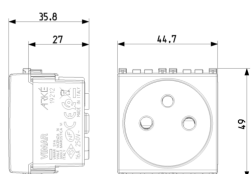

3 - Active

20 NR

3D

- **Class group:** Domestic switching devices
- **Class:** Socket outlet
- **Number of units:** 1
- **Number of modules (module system):** 2
- **Number of socket outlets switchable:** 0
- **Imprint/indication:** None
- **Connection type:** Screwed terminal
- **With hinged lid:** No
- **With enhanced contact protection:** Yes
- **Label space/information surface:** Yes
- **Colour:** Grey
- **RAL-number (similar):** 7015
- **Metallic colour:** No
- **Transparent:** No
- **Lockable:** No
- **Eject-mechanism:** No
- **Insulated mounting:** No
- **With function lighting:** No
- **With orientation lighting:** No
- **Over voltage protection:** No
- **Fault current protection:** No
- **Mounting method:** Flush-mounted
- **Type of fastening:** Snap mounting (engagement)
- **Material:** Plastic
- **Material quality:** Thermoplastic
- **Halogen free:** Yes
- **Surface protection:** Other
- **Surface finishing:** Matt
- **Anti-bacterial treatment:** Yes
- **With loop through function:** No
- **With on/off switch:** No
- **Rotated central insert:** No
- **Nominal current:** 16 A
- **Nominal voltage:** 250 V
- **Frequency:** 50,00 - 60,00 HZ
- **Suitable for degree of protection (IP):** IP20
- **Impact strength:** Other
- **Device width:** 44,80 mm
- **Device height:** 49,00 mm
- **Device depth:** 35,90 mm
- 00. CE Marking - EU
- 04. NF - France ([download](#))
- 10. EAC Eurasian Customs Union
- 37. Marking - Morocco
- 96. Electrotechnical expert ([download](#))
- 99. WEEE Directive ([download](#))

8 007352653542

8007352653542
1 NR
5.1x4.3x5.3 [cm]
44 [g]

8 007352653559

8007352653559
20 NR
27.4x11.5x9.2 [cm]
963 [g]

8 007352653887

8007352653887
240 NR
38x28.5x35.5 [cm]
12,084 [g]