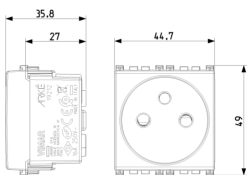

3 - Active

20 NR

- [Arké lives in your time](#)

3D

- **Class group:** Domestic switching devices
- **Class:** Socket outlet
- **Number of units:** 1
- **Number of modules (module system):** 2
- **Number of socket outlets switchable:** 0
- **Imprint/indication:** None
- **Connection type:** Screwed terminal
- **With hinged lid:** No
- **With enhanced contact protection:** Yes
- **Label space/information surface:** Yes
- **Colour:** White
- **RAL-number (similar):** 9016
- **Metallic colour:** No
- **Transparent:** No
- **Lockable:** No
- **Eject-mechanism:** No
- **Insulated mounting:** No
- **With function lighting:** No
- **With orientation lighting:** No

- **Over voltage protection:** No
- **Fault current protection:** No
- **Mounting method:** Flush-mounted
- **Material:** Plastic
- **Material quality:** Thermoplastic
- **Halogen free:** Yes
- **Surface protection:** Untreated
- **Surface finishing:** Matt
- **With loop through function:** No
- **With on/off switch:** No
- **Rotated central insert:** No
- **Nominal current:** 16 A
- **Nominal voltage:** 250 V
- **Frequency:** 50,00 - 60,00 HZ
- **Suitable for degree of protection (IP):** IP20
- **Impact strength:** Other
- **Device width:** 44,80 mm
- **Device height:** 49,00 mm
- **Device depth:** 35,90 mm

8 0 0 7 3 5 2 4 7 0 9 8 9

8007352470989  
1 NR  
5.1x4.3x5.3 [cm]  
44 [g]

8 0 0 7 3 5 2 4 7 0 9 9 6

8007352470996  
20 NR  
27.4x11.5x9.2 [cm]  
963 [g]

8 0 0 7 3 5 2 6 4 0 6 1 0

8007352640610  
240 NR  
38x28.5x35.5 [cm]  
12,084 [g]