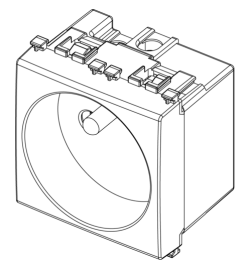

## ARKÉ: 2P+E 16A French SICURY outlet white

**19212.B**

Wiring devices / Traditional wiring devices / ARKÉ / Devices

**2P+E 16A French SICURY outlet white**

2P+E 16 A 250 V~ SICURY socket outlet, French standard, white - 2 modules

3 - Active

20 NR

- [Arké lives in your time](#)

3D

- **Class group:** Domestic switching devices
- **Class:** Socket outlet
- **Number of units:** 1
- **Number of modules (module system):** 2
- **Number of socket outlets switchable:** 0
- **Imprint/indication:** None
- **Connection type:** Screwed terminal
- **With hinged lid:** No
- **With enhanced contact protection:** Yes
- **Label space/information surface:** Yes
- **Colour:** White
- **RAL-number (similar):** 9016
- **Metallic colour:** No
- **Transparent:** No
- **Lockable:** No
- **Eject-mechanism:** No
- **Insulated mounting:** No
- **With function lighting:** No
- **With orientation lighting:** No

- **Over voltage protection:** No
- **Fault current protection:** No
- **Mounting method:** Flush-mounted
- **Material:** Plastic
- **Material quality:** Thermoplastic
- **Halogen free:** Yes
- **Surface protection:** Untreated
- **Surface finishing:** Matt
- **With loop through function:** No
- **With on/off switch:** No
- **Rotated central insert:** No
- **Nominal current:** 16 A
- **Nominal voltage:** 250 V
- **Frequency:** 50,00 - 60,00 HZ
- **Suitable for degree of protection (IP):** IP20
- **Impact strength:** Other
- **Device width:** 44,80 mm
- **Device height:** 49,00 mm
- **Device depth:** 35,90 mm