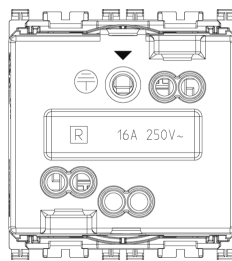

## ARKÉ: 2P+E 16A French SICURY outlet white

**19212.B**

Wiring devices / Traditional wiring devices / ARKÉ / Devices

**2P+E 16A French SICURY outlet white**

2P+E 16 A 250 V~ SICURY socket outlet, French standard, white - 2 modules

3 - Active

20 NR

- [Arké lives in your time](#)

3D

- **Class group:** Domestic switching devices
- **Class:** Socket outlet
- **Number of units:** 1
- **Number of modules (module system):** 2
- **Number of socket outlets switchable:** 0
- **Imprint/indication:** None
- **Connection type:** Screwed terminal
- **With hinged lid:** No
- **With enhanced contact protection:** Yes
- **Label space/information surface:** Yes
- **Colour:** White
- **RAL-number (similar):** 9016
- **Metallic colour:** No
- **Transparent:** No
- **Lockable:** No
- **Eject-mechanism:** No
- **Insulated mounting:** No
- **With function lighting:** No
- **With orientation lighting:** No

- **Over voltage protection:** No
- **Fault current protection:** No
- **Mounting method:** Flush-mounted
- **Material:** Plastic
- **Material quality:** Thermoplastic
- **Halogen free:** Yes
- **Surface protection:** Untreated
- **Surface finishing:** Matt
- **With loop through function:** No
- **With on/off switch:** No
- **Rotated central insert:** No
- **Nominal current:** 16 A
- **Nominal voltage:** 250 V
- **Frequency:** 50,00 - 60,00 HZ
- **Suitable for degree of protection (IP):** IP20
- **Impact strength:** Other
- **Device width:** 44,80 mm
- **Device height:** 49,00 mm
- **Device depth:** 35,90 mm

8 0 0 7 3 5 2 4 7 0 9 8 9

8007352470989  
1 NR  
5.1x4.3x5.3 [cm]  
44 [g]

8 0 0 7 3 5 2 4 7 0 9 9 6

8007352470996  
20 NR  
27.4x11.5x9.2 [cm]  
963 [g]

8 0 0 7 3 5 2 6 4 0 6 1 0

8007352640610  
240 NR  
38x28.5x35.5 [cm]  
12,084 [g]