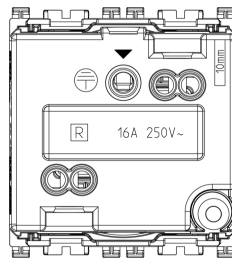

ARKÉ: 2P+E 16A French SICURY outlet+cover whit

19212.C.B

Wiring devices / Traditional wiring devices / ARKÉ / Devices

2P+E 16A French SICURY outlet+cover whit

2P+E 16 A 250 V~ SICURY socket outlet, French standard, with cover, white -
2 modules

3 - Active

10 NR

- [Arké lives in your time](#)

3D

- **Class group:** Domestic switching devices
- **Class:** Socket outlet
- **Number of units:** 1
- **Number of modules (module system):** 2
- **Number of socket outlets switchable:** 0
- **Imprint/indication:** None
- **Connection type:** Screwed terminal
- **With hinged lid:** Yes
- **With enhanced contact protection:** Yes
- **Label space/information surface:** Yes
- **Colour:** White
- **RAL-number (similar):** 9016
- **Metallic colour:** No
- **Transparent:** No
- **Lockable:** No
- **Eject-mechanism:** No
- **Insulated mounting:** No
- **With function lighting:** Yes
- **With orientation lighting:** No

- **Over voltage protection:** No
- **Fault current protection:** No
- **Mounting method:** Flush-mounted
- **Material:** Plastic
- **Material quality:** Thermoplastic
- **Halogen free:** Yes
- **Surface protection:** Untreated
- **Surface finishing:** Matt
- **With loop through function:** No
- **With on/off switch:** No
- **Rotated central insert:** No
- **Nominal current:** 16 A
- **Nominal voltage:** 250 V
- **Frequency:** 50,00 - 60,00 HZ
- **Suitable for degree of protection (IP):** IP20
- **Impact strength:** Other
- **Device width:** 44,80 mm
- **Device height:** 49,00 mm
- **Device depth:** 35,90 mm

8 007352474734
 10 NR
 26.9x11.6x4.9 [cm]
 556.2 [g]