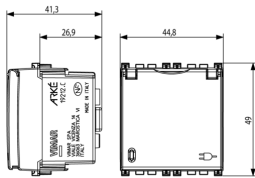

ARKÉ: 2P+E 16A French SICURY outlet+cover whit

19212.C.B

Wiring devices / Traditional wiring devices / ARKÉ / Devices

2P+E 16A French SICURY outlet+cover whit

2P+E 16 A 250 V~ SICURY socket outlet, French standard, with cover, white -
2 modules

3 - Active

10 NR

- [Arké lives in your time](#)

3D

- **Class group:** Domestic switching devices
- **Class:** Socket outlet
- **Number of units:** 1
- **Number of modules (module system):** 2
- **Number of socket outlets switchable:** 0
- **Imprint/indication:** None
- **Connection type:** Screwed terminal
- **With hinged lid:** Yes
- **With enhanced contact protection:** Yes
- **Label space/information surface:** Yes
- **Colour:** White
- **RAL-number (similar):** 9016
- **Metallic colour:** No
- **Transparent:** No
- **Lockable:** No
- **Eject-mechanism:** No
- **Insulated mounting:** No
- **With function lighting:** Yes
- **With orientation lighting:** No

- **Over voltage protection:** No
- **Fault current protection:** No
- **Mounting method:** Flush-mounted
- **Material:** Plastic
- **Material quality:** Thermoplastic
- **Halogen free:** Yes
- **Surface protection:** Untreated
- **Surface finishing:** Matt
- **With loop through function:** No
- **With on/off switch:** No
- **Rotated central insert:** No
- **Nominal current:** 16 A
- **Nominal voltage:** 250 V
- **Frequency:** 50,00 - 60,00 HZ
- **Suitable for degree of protection (IP):** IP20
- **Impact strength:** Other
- **Device width:** 44,80 mm
- **Device height:** 49,00 mm
- **Device depth:** 35,90 mm

8 007352474734
 10 NR
 26.9x11.6x4.9 [cm]
 556.2 [g]