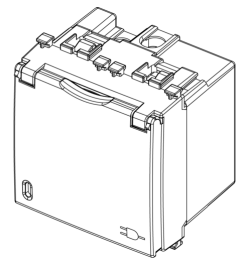

ARKÉ: 2P+E 16A French SICURY outlet+cover whit

19212.C.B

Wiring devices / Traditional wiring devices / ARKÉ / Devices

2P+E 16A French SICURY outlet+cover whit

2P+E 16 A 250 V~ SICURY socket outlet, French standard, with cover, white -
2 modules

3 - Active

10 NR

- [Arké lives in your time](#)

3D

- **Class group:** Domestic switching devices
- **Class:** Socket outlet
- **Number of units:** 1
- **Number of modules (module system):** 2
- **Number of socket outlets switchable:** 0
- **Imprint/indication:** None
- **Connection type:** Screwed terminal
- **With hinged lid:** Yes
- **With enhanced contact protection:** Yes
- **Label space/information surface:** Yes
- **Colour:** White
- **RAL-number (similar):** 9016
- **Metallic colour:** No
- **Transparent:** No
- **Lockable:** No
- **Eject-mechanism:** No
- **Insulated mounting:** No
- **With function lighting:** Yes
- **With orientation lighting:** No

- **Over voltage protection:** No
- **Fault current protection:** No
- **Mounting method:** Flush-mounted
- **Material:** Plastic
- **Material quality:** Thermoplastic
- **Halogen free:** Yes
- **Surface protection:** Untreated
- **Surface finishing:** Matt
- **With loop through function:** No
- **With on/off switch:** No
- **Rotated central insert:** No
- **Nominal current:** 16 A
- **Nominal voltage:** 250 V
- **Frequency:** 50,00 - 60,00 HZ
- **Suitable for degree of protection (IP):** IP20
- **Impact strength:** Other
- **Device width:** 44,80 mm
- **Device height:** 49,00 mm
- **Device depth:** 35,90 mm