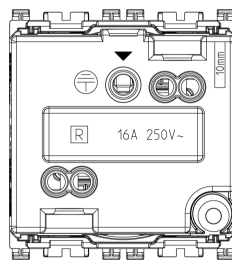

ARKÉ: 2P+E 16A French SICURY outlet+cover Meta

19212.C.M

Wiring devices / Traditional wiring devices / ARKÉ / Devices

2P+E 16A French SICURY outlet+cover Meta

2P+E 16 A 250 V~ SICURY socket outlet, French standard, with cover, Metal -
2 modules

3 - Active

10 NR

- [Arké lives in your time](#)

3D

- **Class group:** Domestic switching devices
- **Class:** Socket outlet
- **Number of units:** 1
- **Number of modules (module system):** 2
- **Number of socket outlets switchable:** 0
- **Imprint/indication:** None
- **Connection type:** Screwed terminal
- **With hinged lid:** Yes
- **With enhanced contact protection:** Yes
- **Label space/information surface:** Yes
- **Colour:** Aluminium
- **RAL-number (similar):** 9007
- **Metallic colour:** No
- **Transparent:** No
- **Lockable:** No
- **Eject-mechanism:** No
- **Insulated mounting:** No
- **With function lighting:** Yes
- **With orientation lighting:** No
- **Over voltage protection:** No
- **Fault current protection:** No
- **Mounting method:** Flush-mounted
- **Material:** Plastic
- **Material quality:** Thermoplastic
- **Halogen free:** Yes
- **Surface protection:** Lacquered
- **Surface finishing:** Matt
- **With loop through function:** No
- **With on/off switch:** No
- **Rotated central insert:** No
- **Nominal current:** 16 A
- **Nominal voltage:** 250 V
- **Frequency:** 50,00 - 60,00 HZ
- **Suitable for degree of protection (IP):** IP20
- **Impact strength:** Other
- **Device width:** 44,80 mm
- **Device height:** 49,00 mm
- **Device depth:** 41,30 mm

- 00. CE Marking - EU
- 04. NF - France ([download](#))
- 37. Marking - Morocco
- 96. Electrotechnical expert ([download](#))
- 99. WEEE Directive ([download](#))

8007352595378
1 NR
5.1x4.3x5.3 [cm]
48.8 [g]

8007352595385
10 NR
26.9x11.6x4.9 [cm]
553.4 [g]