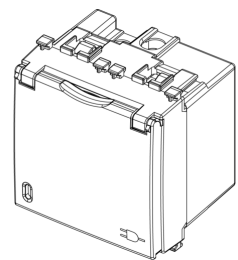

ARKÉ: 2P+E 16A French SICURY outlet+cover Meta

19212.C.M

Wiring devices / Traditional wiring devices / ARKÉ / Devices

2P+E 16A French SICURY outlet+cover Meta

2P+E 16 A 250 V~ SICURY socket outlet, French standard, with cover, Metal -
2 modules

3 - Active

10 NR

- [Arké lives in your time](#)

3D

- **Class group:** Domestic switching devices
- **Class:** Socket outlet
- **Number of units:** 1
- **Number of modules (module system):** 2
- **Number of socket outlets switchable:** 0
- **Imprint/indication:** None
- **Connection type:** Screwed terminal
- **With hinged lid:** Yes
- **With enhanced contact protection:** Yes
- **Label space/information surface:** Yes
- **Colour:** Aluminium
- **RAL-number (similar):** 9007
- **Metallic colour:** No
- **Transparent:** No
- **Lockable:** No
- **Eject-mechanism:** No
- **Insulated mounting:** No
- **With function lighting:** Yes
- **With orientation lighting:** No
- **Over voltage protection:** No
- **Fault current protection:** No
- **Mounting method:** Flush-mounted
- **Material:** Plastic
- **Material quality:** Thermoplastic
- **Halogen free:** Yes
- **Surface protection:** Lacquered
- **Surface finishing:** Matt
- **With loop through function:** No
- **With on/off switch:** No
- **Rotated central insert:** No
- **Nominal current:** 16 A
- **Nominal voltage:** 250 V
- **Frequency:** 50,00 - 60,00 HZ
- **Suitable for degree of protection (IP):** IP20
- **Impact strength:** Other
- **Device width:** 44,80 mm
- **Device height:** 49,00 mm
- **Device depth:** 41,30 mm