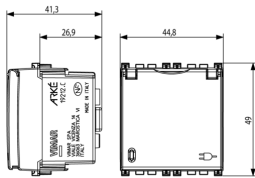

ARKÉ: 2P+E 16A French SICURY outlet+cover Meta

19212.C.M

Wiring devices / Traditional wiring devices / ARKÉ / Devices

2P+E 16A French SICURY outlet+cover Meta

2P+E 16 A 250 V~ SICURY socket outlet, French standard, with cover, Metal -
2 modules

3 - Active

10 NR

- [Arké lives in your time](#)

3D

- **Class group:** Domestic switching devices
- **Class:** Socket outlet
- **Number of units:** 1
- **Number of modules (module system):** 2
- **Number of socket outlets switchable:** 0
- **Imprint/indication:** None
- **Connection type:** Screwed terminal
- **With hinged lid:** Yes
- **With enhanced contact protection:** Yes
- **Label space/information surface:** Yes
- **Colour:** Aluminium
- **RAL-number (similar):** 9007
- **Metallic colour:** No
- **Transparent:** No
- **Lockable:** No
- **Eject-mechanism:** No
- **Insulated mounting:** No
- **With function lighting:** Yes
- **With orientation lighting:** No
- **Over voltage protection:** No
- **Fault current protection:** No
- **Mounting method:** Flush-mounted
- **Material:** Plastic
- **Material quality:** Thermoplastic
- **Halogen free:** Yes
- **Surface protection:** Lacquered
- **Surface finishing:** Matt
- **With loop through function:** No
- **With on/off switch:** No
- **Rotated central insert:** No
- **Nominal current:** 16 A
- **Nominal voltage:** 250 V
- **Frequency:** 50,00 - 60,00 HZ
- **Suitable for degree of protection (IP):** IP20
- **Impact strength:** Other
- **Device width:** 44,80 mm
- **Device height:** 49,00 mm
- **Device depth:** 41,30 mm

- 00. CE Marking - EU
- 04. NF - France ([download](#))
- 37. Marking - Morocco
- 96. Electrotechnical expert ([download](#))
- 99. WEEE Directive ([download](#))

8007352595378
1 NR
5.1x4.3x5.3 [cm]
48.8 [g]

8007352595385
10 NR
26.9x11.6x4.9 [cm]
553.4 [g]