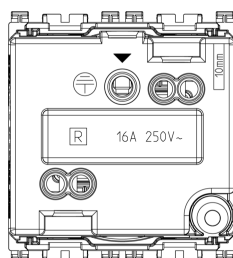

ARKÉ: 2P+E 16A French SICURY outlet+cover grey

19212.C

Wiring devices / Traditional wiring devices / ARKÉ / Devices

2P+E 16A French SICURY outlet+cover grey

2P+E 16 A 250 V~ SICURY socket outlet, French standard, with cover, grey - 2 modules

3 - Active

10 NR

- [Arké lives in your time](#)

3D

- **Class group:** Domestic switching devices
- **Class:** Socket outlet
- **Number of units:** 1
- **Number of modules (module system):** 2
- **Number of socket outlets switchable:** 0
- **Imprint/indication:** None
- **Connection type:** Screwed terminal
- **With hinged lid:** Yes
- **With enhanced contact protection:** Yes
- **Label space/information surface:** Yes
- **Colour:** Grey
- **RAL-number (similar):** 7015
- **Metallic colour:** No
- **Transparent:** No
- **Lockable:** No
- **Eject-mechanism:** No
- **Insulated mounting:** No
- **With function lighting:** Yes
- **With orientation lighting:** No
- **Over voltage protection:** No
- **Fault current protection:** No
- **Mounting method:** Flush-mounted
- **Type of fastening:** Snap mounting (engagement)
- **Material:** Plastic
- **Material quality:** Thermoplastic
- **Halogen free:** Yes
- **Surface protection:** Untreated
- **Surface finishing:** Matt
- **With loop through function:** No
- **With on/off switch:** No
- **Rotated central insert:** No
- **Nominal current:** 16 A
- **Nominal voltage:** 250 V
- **Frequency:** 50,00 - 60,00 HZ
- **Suitable for degree of protection (IP):** IP20
- **Impact strength:** Other
- **Device width:** 44,80 mm
- **Device height:** 49,00 mm
- **Device depth:** 35,90 mm
- 00. CE Marking - EU
- 04. NF - France ([download](#))
- 10. EAC Eurasian Customs Union
- 37. Marking - Morocco
- 96. Electrotechnical expert ([download](#))
- 99. WEEE Directive ([download](#))

8 007352474703
 1 NR
 5.1x4.3x5.3 [cm]
 48.6 [g]

8 007352474710
 10 NR
 26.9x11.6x4.9 [cm]
 548.4 [g]