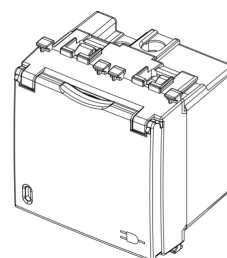

ARKÉ: 2P+E 16A French SICURY outlet+cover grey

19212.C

Wiring devices / Traditional wiring devices / ARKÉ / Devices

2P+E 16A French SICURY outlet+cover grey

2P+E 16 A 250 V~ SICURY socket outlet, French standard, with cover, grey - 2 modules

3 - Active

10 NR

- [Arké lives in your time](#)

3D

- **Class group:** Domestic switching devices
- **Class:** Socket outlet
- **Number of units:** 1
- **Number of modules (module system):** 2
- **Number of socket outlets switchable:** 0
- **Imprint/indication:** None
- **Connection type:** Screwed terminal
- **With hinged lid:** Yes
- **With enhanced contact protection:** Yes
- **Label space/information surface:** Yes
- **Colour:** Grey
- **RAL-number (similar):** 7015
- **Metallic colour:** No
- **Transparent:** No
- **Lockable:** No
- **Eject-mechanism:** No
- **Insulated mounting:** No
- **With function lighting:** Yes
- **With orientation lighting:** No
- **Over voltage protection:** No
- **Fault current protection:** No
- **Mounting method:** Flush-mounted
- **Type of fastening:** Snap mounting (engagement)
- **Material:** Plastic
- **Material quality:** Thermoplastic
- **Halogen free:** Yes
- **Surface protection:** Untreated
- **Surface finishing:** Matt
- **With loop through function:** No
- **With on/off switch:** No
- **Rotated central insert:** No
- **Nominal current:** 16 A
- **Nominal voltage:** 250 V
- **Frequency:** 50,00 - 60,00 HZ
- **Suitable for degree of protection (IP):** IP20
- **Impact strength:** Other
- **Device width:** 44,80 mm
- **Device height:** 49,00 mm
- **Device depth:** 35,90 mm
- 00. CE Marking - EU
- 04. NF - France ([download](#))
- 10. EAC Eurasian Customs Union
- 37. Marking - Morocco
- 96. Electrotechnical expert ([download](#))
- 99. WEEE Directive ([download](#))

8 007352474703
 1 NR
 5.1x4.3x5.3 [cm]
 48.6 [g]

8 007352474710
 10 NR
 26.9x11.6x4.9 [cm]
 548.4 [g]