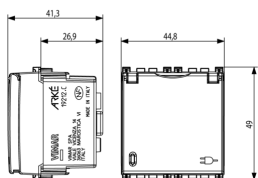

ARKÉ: 2P+E 16A French SICURY outlet+cover grey

19212.C

Wiring devices / Traditional wiring devices / ARKÉ / Devices

2P+E 16A French SICURY outlet+cover grey

2P+E 16 A 250 V~ SICURY socket outlet, French standard, with cover, grey - 2 modules

3 - Active

10 NR

- [Arké lives in your time](#)

3D

- **Class group:** Domestic switching devices
- **Class:** Socket outlet
- **Number of units:** 1
- **Number of modules (module system):** 2
- **Number of socket outlets switchable:** 0
- **Imprint/indication:** None
- **Connection type:** Screwed terminal
- **With hinged lid:** Yes
- **With enhanced contact protection:** Yes
- **Label space/information surface:** Yes
- **Colour:** Grey
- **RAL-number (similar):** 7015
- **Metallic colour:** No
- **Transparent:** No
- **Lockable:** No
- **Eject-mechanism:** No
- **Insulated mounting:** No
- **With function lighting:** Yes
- **With orientation lighting:** No
- **Over voltage protection:** No
- **Fault current protection:** No
- **Mounting method:** Flush-mounted
- **Type of fastening:** Snap mounting (engagement)
- **Material:** Plastic
- **Material quality:** Thermoplastic
- **Halogen free:** Yes
- **Surface protection:** Untreated
- **Surface finishing:** Matt
- **With loop through function:** No
- **With on/off switch:** No
- **Rotated central insert:** No
- **Nominal current:** 16 A
- **Nominal voltage:** 250 V
- **Frequency:** 50,00 - 60,00 HZ
- **Suitable for degree of protection (IP):** IP20
- **Impact strength:** Other
- **Device width:** 44,80 mm
- **Device height:** 49,00 mm
- **Device depth:** 35,90 mm
- 00. CE Marking - EU
- 04. NF - France ([download](#))
- 10. EAC Eurasian Customs Union
- 37. Marking - Morocco
- 96. Electrotechnical expert ([download](#))
- 99. WEEE Directive ([download](#))

8 007352474703
 1 NR
 5.1x4.3x5.3 [cm]
 48.6 [g]

8 007352474710
 10 NR
 26.9x11.6x4.9 [cm]
 548.4 [g]