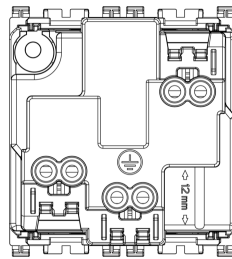

ARKÉ: 2P+E 16AFR SICURY outlet screwl.+cover w

19212.FX.C.B

Wiring devices / Traditional wiring devices / ARKÉ / Devices

2P+E 16AFR SICURY outlet screwl.+cover w

2P+E 16 A 250 V~ SICURY socket outlet, French standard, with cover, screwless terminals, white - 2 modules

3 - Active

10 NR

3D

- **Class group:** Domestic switching devices
- **Class:** Socket outlet
- **Number of modules (module system):** 2
- **Number of socket outlets switchable:** 0
- **Imprint/indication:** None
- **Connection type:** Push-in clamp
- **With hinged lid:** Yes
- **With enhanced contact protection:** Yes
- **Label space/information surface:** Yes
- **Colour:** White
- **RAL-number (similar):** 9016
- **Metallic colour:** No
- **Transparent:** No
- **Lockable:** No
- **Eject-mechanism:** No
- **Insulated mounting:** No
- **With function lighting:** Yes
- **With orientation lighting:** No
- **Over voltage protection:** No
- **Fault current protection:** No
- **Mounting method:** Flush-mounted
- **Material:** Plastic
- **Material quality:** Thermoplastic
- **Halogen free:** Yes
- **Surface protection:** Untreated
- **Surface finishing:** Matt
- **With loop through function:** No
- **With on/off switch:** No
- **Rotated central insert:** No
- **Nominal current:** 16 A
- **Nominal voltage:** 250 V
- **Frequency:** 50,00 - 60,00 HZ
- **Suitable for degree of protection (IP):** IP20
- **Impact strength:** Other
- **Device width:** 44,80 mm
- **Device height:** 49,00 mm
- **Device depth:** 44,95 mm

8007352576919
10 NR
24.8x10.6x6 [cm]
589.6 [g]

8007352715271
120 NR
38.5x27x25 [cm]
7,075.2 [g]