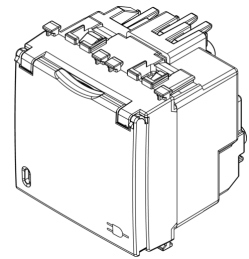

ARKÉ: 2P+E 16AFR SICURY outlet screwl.+cover w

19212.FX.C.B

Wiring devices / Traditional wiring devices / ARKÉ / Devices

2P+E 16AFR SICURY outlet screwl.+cover w

2P+E 16 A 250 V~ SICURY socket outlet, French standard, with cover, screwless terminals, white - 2 modules

3 - Active

10 NR

3D

- **Class group:** Domestic switching devices
- **Class:** Socket outlet
- **Number of modules (module system):** 2
- **Number of socket outlets switchable:** 0
- **Imprint/indication:** None
- **Connection type:** Push-in clamp
- **With hinged lid:** Yes
- **With enhanced contact protection:** Yes
- **Label space/information surface:** Yes
- **Colour:** White
- **RAL-number (similar):** 9016
- **Metallic colour:** No
- **Transparent:** No
- **Lockable:** No
- **Eject-mechanism:** No
- **Insulated mounting:** No
- **With function lighting:** Yes
- **With orientation lighting:** No
- **Over voltage protection:** No
- **Fault current protection:** No
- **Mounting method:** Flush-mounted
- **Material:** Plastic
- **Material quality:** Thermoplastic
- **Halogen free:** Yes
- **Surface protection:** Untreated
- **Surface finishing:** Matt
- **With loop through function:** No
- **With on/off switch:** No
- **Rotated central insert:** No
- **Nominal current:** 16 A
- **Nominal voltage:** 250 V
- **Frequency:** 50,00 - 60,00 HZ
- **Suitable for degree of protection (IP):** IP20
- **Impact strength:** Other
- **Device width:** 44,80 mm
- **Device height:** 49,00 mm
- **Device depth:** 44,95 mm