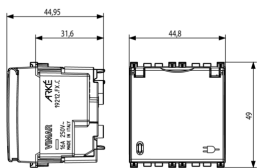

3 - Active

10 NR

3D

- **Class group:** Domestic switching devices
- **Class:** Socket outlet
- **Number of modules (module system):** 2
- **Number of socket outlets switchable:** 0
- **Imprint/indication:** None
- **Connection type:** Push-in clamp
- **With hinged lid:** Yes
- **With enhanced contact protection:** Yes
- **Label space/information surface:** Yes
- **Colour:** White
- **RAL-number (similar):** 9016
- **Metallic colour:** No
- **Transparent:** No
- **Lockable:** No
- **Eject-mechanism:** No
- **Insulated mounting:** No
- **With function lighting:** Yes
- **With orientation lighting:** No
- **Over voltage protection:** No
- **Fault current protection:** No
- **Mounting method:** Flush-mounted
- **Material:** Plastic
- **Material quality:** Thermoplastic
- **Halogen free:** Yes
- **Surface protection:** Untreated
- **Surface finishing:** Matt
- **With loop through function:** No
- **With on/off switch:** No
- **Rotated central insert:** No
- **Nominal current:** 16 A
- **Nominal voltage:** 250 V
- **Frequency:** 50,00 - 60,00 HZ
- **Suitable for degree of protection (IP):** IP20
- **Impact strength:** Other
- **Device width:** 44,80 mm
- **Device height:** 49,00 mm
- **Device depth:** 44,95 mm

- 00. CE Marking - EU
- 04. NF - France ([download](#))
- 37. Marking - Morocco
- 96. Electrotechnical expert ([download](#))
- 99. WEEE Directive ([download](#))

8007352576902
1 NR
5x4.7x5.1 [cm]
52.5 [g]

8007352576919
10 NR
24.8x10.6x6 [cm]
589.6 [g]

8007352715271
120 NR
38.5x27x25 [cm]
7,075.2 [g]