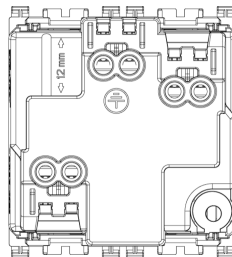

ARKÉ: 2P+E 16A FR SICURY outlet screwless Meta

19212.FX.M

Wiring devices / Traditional wiring devices / ARKÉ / Devices

2P+E 16A FR SICURY outlet screwless Meta

2P+E 16 A 250 V~ SICURY socket outlet, French standard, screwless terminals, Metal - 2 modules

3 - Active

20 NR

- **Class group:** Domestic switching devices
- **Class:** Socket outlet
- **Number of modules (module system):** 2
- **Number of socket outlets switchable:** 0
- **Imprint/indication:** None
- **Connection type:** Push-in clamp
- **With hinged lid:** No
- **With enhanced contact protection:** Yes
- **Label space/information surface:** Yes
- **Colour:** Aluminium
- **RAL-number (similar):** 9007
- **Metallic colour:** No
- **Transparent:** No
- **Lockable:** No
- **Eject-mechanism:** No
- **Insulated mounting:** No
- **With function lighting:** No
- **With orientation lighting:** No
- **Over voltage protection:** No
- **Fault current protection:** No
- **Mounting method:** Flush-mounted
- **Material:** Plastic
- **Material quality:** Thermoplastic
- **Halogen free:** Yes
- **Surface protection:** Lacquered
- **Surface finishing:** Matt
- **With loop through function:** No
- **With on/off switch:** No
- **Rotated central insert:** No
- **Nominal current:** 16 A
- **Nominal voltage:** 250 V
- **Frequency:** 50,00 - 60,00 HZ
- **Suitable for degree of protection (IP):** IP20
- **Impact strength:** Other
- **Device width:** 44,80 mm
- **Device height:** 49,00 mm
- **Device depth:** 44,95 mm

8007352596207
20 NR
26.9x11.6x9 [cm]
1,036.4 [g]

8007352715431
240 NR
38x28.5x35.5 [cm]
12,976 [g]