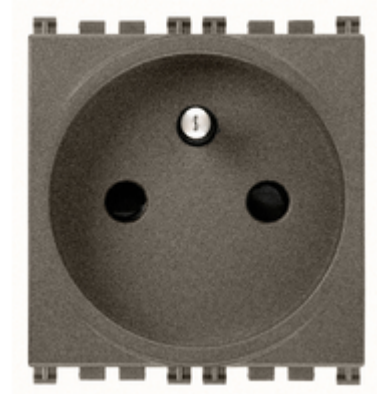

ARKÉ: 2P+E 16A FR SICURY outlet screwless Meta

19212.FX.M

Wiring devices / Traditional wiring devices / ARKÉ / Devices

2P+E 16A FR SICURY outlet screwless Meta

2P+E 16 A 250 V~ SICURY socket outlet, French standard, screwless terminals, Metal - 2 modules

3 - Active

20 NR

- **Class group:** Domestic switching devices
- **Class:** Socket outlet
- **Number of modules (module system):** 2
- **Number of socket outlets switchable:** 0
- **Imprint/indication:** None
- **Connection type:** Push-in clamp
- **With hinged lid:** No
- **With enhanced contact protection:** Yes
- **Label space/information surface:** Yes
- **Colour:** Aluminium
- **RAL-number (similar):** 9007
- **Metallic colour:** No
- **Transparent:** No
- **Lockable:** No
- **Eject-mechanism:** No
- **Insulated mounting:** No
- **With function lighting:** No
- **With orientation lighting:** No
- **Over voltage protection:** No
- **Fault current protection:** No
- **Mounting method:** Flush-mounted
- **Material:** Plastic
- **Material quality:** Thermoplastic
- **Halogen free:** Yes
- **Surface protection:** Lacquered
- **Surface finishing:** Matt
- **With loop through function:** No
- **With on/off switch:** No
- **Rotated central insert:** No
- **Nominal current:** 16 A
- **Nominal voltage:** 250 V
- **Frequency:** 50,00 - 60,00 HZ
- **Suitable for degree of protection (IP):** IP20
- **Impact strength:** Other
- **Device width:** 44,80 mm
- **Device height:** 49,00 mm
- **Device depth:** 44,95 mm