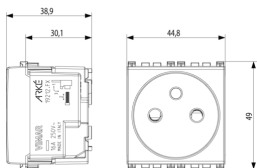

3 - Active

20 NR

- **Class group:** Domestic switching devices
- **Class:** Socket outlet
- **Number of modules (module system):** 2
- **Number of socket outlets switchable:** 0
- **Imprint/indication:** None
- **Connection type:** Push-in clamp
- **With hinged lid:** No
- **With enhanced contact protection:** Yes
- **Label space/information surface:** Yes
- **Colour:** Aluminium
- **RAL-number (similar):** 9007
- **Metallic colour:** No
- **Transparent:** No
- **Lockable:** No
- **Eject-mechanism:** No
- **Insulated mounting:** No
- **With function lighting:** No
- **With orientation lighting:** No
- **Over voltage protection:** No
- **Fault current protection:** No
- **Mounting method:** Flush-mounted
- **Material:** Plastic
- **Material quality:** Thermoplastic
- **Halogen free:** Yes
- **Surface protection:** Lacquered
- **Surface finishing:** Matt
- **With loop through function:** No
- **With on/off switch:** No
- **Rotated central insert:** No
- **Nominal current:** 16 A
- **Nominal voltage:** 250 V
- **Frequency:** 50,00 - 60,00 HZ
- **Suitable for degree of protection (IP):** IP20
- **Impact strength:** Other
- **Device width:** 44,80 mm
- **Device height:** 49,00 mm
- **Device depth:** 44,95 mm

- 00. CE Marking - EU
- 04. NF - France ([download](#))
- 37. Marking - Morocco
- 96. Electrotechnical expert ([download](#))
- 99. WEEE Directive ([download](#))

8007352596191
1 NR
5.1x4.3x5.3 [cm]
47.8 [g]

8007352596207
20 NR
26.9x11.6x9 [cm]
1,036.4 [g]

8007352715431
240 NR
38x28.5x35.5 [cm]
12,976 [g]