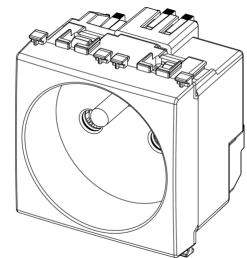

### 2P+E 16A FR SICURY outlet screwless grey

2P+E 16 A 250 V~ SICURY socket outlet, French standard, screwless terminals, grey - 2 modules

3 - Active

20 NR

- [Smartfix-Screwless terminal](#)

3D

- **Class group:** Domestic switching devices
- **Class:** Socket outlet
- **Number of modules (module system):** 2
- **Number of socket outlets switchable:** 0
- **Imprint/indication:** None
- **Connection type:** Push-in clamp
- **With hinged lid:** No
- **With enhanced contact protection:** Yes
- **Label space/information surface:** Yes
- **Colour:** Grey
- **RAL-number (similar):** 7015
- **Metallic colour:** No
- **Transparent:** No
- **Lockable:** No
- **Eject-mechanism:** No
- **Insulated mounting:** No
- **With function lighting:** No
- **With orientation lighting:** No
- **Over voltage protection:** No
- **Fault current protection:** No
- **Mounting method:** Flush-mounted
- **Type of fastening:** Snap mounting (engagement)
- **Material:** Plastic
- **Material quality:** Thermoplastic
- **Halogen free:** Yes
- **Surface protection:** Untreated
- **Surface finishing:** Matt
- **With loop through function:** No
- **With on/off switch:** No
- **Rotated central insert:** No
- **Nominal current:** 16 A
- **Nominal voltage:** 250 V
- **Frequency:** 50,00 - 60,00 HZ
- **Suitable for degree of protection (IP):** IP20
- **Impact strength:** Other
- **Device width:** 44,80 mm
- **Device height:** 49,00 mm
- **Device depth:** 35,90 mm