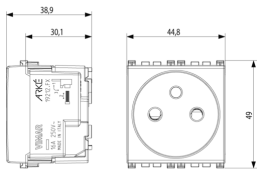

### 2P+E 16A FR SICURY outlet screwless grey

2P+E 16 A 250 V~ SICURY socket outlet, French standard, screwless terminals, grey - 2 modules

3 - Active

20 NR

- [Smartfix-Screwless terminal](#)

3D

- **Class group:** Domestic switching devices
- **Class:** Socket outlet
- **Number of modules (module system):** 2
- **Number of socket outlets switchable:** 0
- **Imprint/indication:** None
- **Connection type:** Push-in clamp
- **With hinged lid:** No
- **With enhanced contact protection:** Yes
- **Label space/information surface:** Yes
- **Colour:** Grey
- **RAL-number (similar):** 7015
- **Metallic colour:** No
- **Transparent:** No
- **Lockable:** No
- **Eject-mechanism:** No
- **Insulated mounting:** No
- **With function lighting:** No
- **With orientation lighting:** No
- **Over voltage protection:** No
- **Fault current protection:** No
- **Mounting method:** Flush-mounted
- **Type of fastening:** Snap mounting (engagement)
- **Material:** Plastic
- **Material quality:** Thermoplastic
- **Halogen free:** Yes
- **Surface protection:** Untreated
- **Surface finishing:** Matt
- **With loop through function:** No
- **With on/off switch:** No
- **Rotated central insert:** No
- **Nominal current:** 16 A
- **Nominal voltage:** 250 V
- **Frequency:** 50,00 - 60,00 HZ
- **Suitable for degree of protection (IP):** IP20
- **Impact strength:** Other
- **Device width:** 44,80 mm
- **Device height:** 49,00 mm
- **Device depth:** 35,90 mm

- 00. CE Marking - EU
- 04. NF - France ([download](#))
- 37. Marking - Morocco
- 96. Electrotechnical expert ([download](#))
- 99. WEEE Directive ([download](#))

8007352513259  
1 NR  
5.1x4.3x5.3 [cm]  
47.8 [g]

8007352513266  
20 NR  
26.9x11.6x9 [cm]  
1,036.4 [g]

8007352715516  
240 NR  
38x28.5x35.5 [cm]  
12,900 [g]