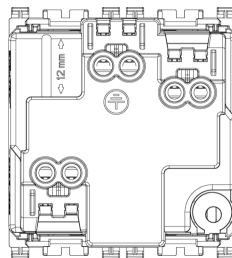

### 19212.FX

Wiring devices / Traditional wiring devices / ARKÉ / Devices

### 2P+E 16A FR SICURY outlet screwless grey

2P+E 16 A 250 V~ SICURY socket outlet, French standard, screwless terminals, grey - 2 modules

3 - Active

20 NR

- [Smartfix-Screwless terminal](#)

3D

- **Class group:** Domestic switching devices
- **Class:** Socket outlet
- **Number of modules (module system):** 2
- **Number of socket outlets switchable:** 0
- **Imprint/indication:** None
- **Connection type:** Push-in clamp
- **With hinged lid:** No
- **With enhanced contact protection:** Yes
- **Label space/information surface:** Yes
- **Colour:** Grey
- **RAL-number (similar):** 7015
- **Metallic colour:** No
- **Transparent:** No
- **Lockable:** No
- **Eject-mechanism:** No
- **Insulated mounting:** No
- **With function lighting:** No
- **With orientation lighting:** No
- **Over voltage protection:** No
- **Fault current protection:** No
- **Mounting method:** Flush-mounted
- **Type of fastening:** Snap mounting (engagement)
- **Material:** Plastic
- **Material quality:** Thermoplastic
- **Halogen free:** Yes
- **Surface protection:** Untreated
- **Surface finishing:** Matt
- **With loop through function:** No
- **With on/off switch:** No
- **Rotated central insert:** No
- **Nominal current:** 16 A
- **Nominal voltage:** 250 V
- **Frequency:** 50,00 - 60,00 HZ
- **Suitable for degree of protection (IP):** IP20
- **Impact strength:** Other
- **Device width:** 44,80 mm
- **Device height:** 49,00 mm
- **Device depth:** 35,90 mm

8007352513266  
20 NR  
26.9x11.6x9 [cm]  
1,036.4 [g]

8007352715516  
240 NR  
38x28.5x35.5 [cm]  
12,900 [g]