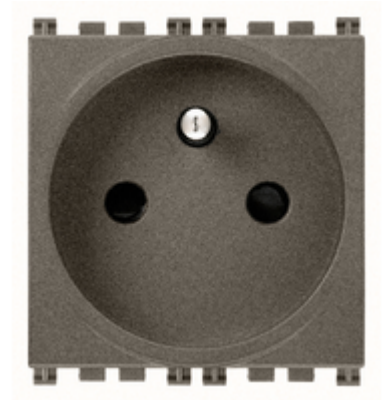

ARKÉ: 2P+E 16A French SICURY outlet Metal

19212.M

Wiring devices / Traditional wiring devices / ARKÉ / Devices

2P+E 16A French SICURY outlet Metal

2P+E 16 A 250 V~ SICURY socket outlet, French standard, Metal - 2 modules

3 - Active

20 NR

- [Arké lives in your time](#)

3D

- **Class group:** Domestic switching devices
- **Class:** Socket outlet
- **Number of units:** 1
- **Number of modules (module system):** 2
- **Number of socket outlets switchable:** 0
- **Imprint/indication:** None
- **Connection type:** Screwed terminal
- **With hinged lid:** No
- **With enhanced contact protection:** Yes
- **Label space/information surface:** Yes
- **Colour:** Aluminium
- **RAL-number (similar):** 9007
- **Metallic colour:** No
- **Transparent:** No
- **Lockable:** No
- **Eject-mechanism:** No
- **Insulated mounting:** No
- **With function lighting:** No
- **With orientation lighting:** No
- **Over voltage protection:** No
- **Fault current protection:** No
- **Mounting method:** Flush-mounted
- **Material:** Plastic
- **Material quality:** Thermoplastic
- **Halogen free:** Yes
- **Surface protection:** Lacquered
- **Surface finishing:** Matt
- **With loop through function:** No
- **With on/off switch:** No
- **Rotated central insert:** No
- **Nominal current:** 16 A
- **Nominal voltage:** 250 V
- **Frequency:** 50,00 - 60,00 HZ
- **Suitable for degree of protection (IP):** IP20
- **Impact strength:** Other
- **Device width:** 44,80 mm
- **Device height:** 49,00 mm
- **Device depth:** 35,90 mm