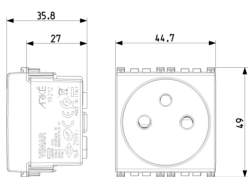

3 - Active

20 NR

- [Arké lives in your time](#)

3D

- **Class group:** Domestic switching devices
- **Class:** Socket outlet
- **Number of units:** 1
- **Number of modules (module system):** 2
- **Number of socket outlets switchable:** 0
- **Imprint/indication:** None
- **Connection type:** Screwed terminal
- **With hinged lid:** No
- **With enhanced contact protection:** Yes
- **Label space/information surface:** Yes
- **Colour:** Aluminium
- **RAL-number (similar):** 9007
- **Metallic colour:** No
- **Transparent:** No
- **Lockable:** No
- **Eject-mechanism:** No
- **Insulated mounting:** No
- **With function lighting:** No
- **With orientation lighting:** No
- **Over voltage protection:** No
- **Fault current protection:** No
- **Mounting method:** Flush-mounted
- **Material:** Plastic
- **Material quality:** Thermoplastic
- **Halogen free:** Yes
- **Surface protection:** Lacquered
- **Surface finishing:** Matt
- **With loop through function:** No
- **With on/off switch:** No
- **Rotated central insert:** No
- **Nominal current:** 16 A
- **Nominal voltage:** 250 V
- **Frequency:** 50,00 - 60,00 HZ
- **Suitable for degree of protection (IP):** IP20
- **Impact strength:** Other
- **Device width:** 44,80 mm
- **Device height:** 49,00 mm
- **Device depth:** 35,90 mm

8 007352 593978

8007352593978
20 NR
27.4x11.5x9.2 [cm]
969.4 [g]