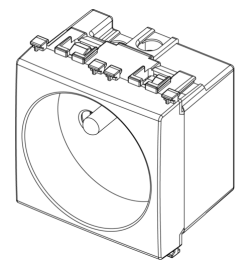

ARKÉ: 2P+E 16A French SICURY outlet Metal

19212.M

Wiring devices / Traditional wiring devices / ARKÉ / Devices

2P+E 16A French SICURY outlet Metal

2P+E 16 A 250 V~ SICURY socket outlet, French standard, Metal - 2 modules

3 - Active

20 NR

- [Arké lives in your time](#)

3D

- **Class group:** Domestic switching devices
- **Class:** Socket outlet
- **Number of units:** 1
- **Number of modules (module system):** 2
- **Number of socket outlets switchable:** 0
- **Imprint/indication:** None
- **Connection type:** Screwed terminal
- **With hinged lid:** No
- **With enhanced contact protection:** Yes
- **Label space/information surface:** Yes
- **Colour:** Aluminium
- **RAL-number (similar):** 9007
- **Metallic colour:** No
- **Transparent:** No
- **Lockable:** No
- **Eject-mechanism:** No
- **Insulated mounting:** No
- **With function lighting:** No
- **With orientation lighting:** No
- **Over voltage protection:** No
- **Fault current protection:** No
- **Mounting method:** Flush-mounted
- **Material:** Plastic
- **Material quality:** Thermoplastic
- **Halogen free:** Yes
- **Surface protection:** Lacquered
- **Surface finishing:** Matt
- **With loop through function:** No
- **With on/off switch:** No
- **Rotated central insert:** No
- **Nominal current:** 16 A
- **Nominal voltage:** 250 V
- **Frequency:** 50,00 - 60,00 HZ
- **Suitable for degree of protection (IP):** IP20
- **Impact strength:** Other
- **Device width:** 44,80 mm
- **Device height:** 49,00 mm
- **Device depth:** 35,90 mm