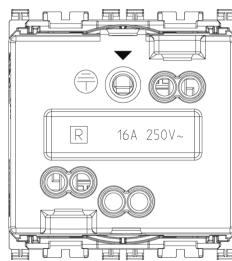

ARKÉ: 2P+E 16A French SICURY outlet Metal

19212.M

Wiring devices / Traditional wiring devices / ARKÉ / Devices

2P+E 16A French SICURY outlet Metal

2P+E 16 A 250 V~ SICURY socket outlet, French standard, Metal - 2 modules

3 - Active

20 NR

- [Arké lives in your time](#)

3D

- **Class group:** Domestic switching devices
- **Class:** Socket outlet
- **Number of units:** 1
- **Number of modules (module system):** 2
- **Number of socket outlets switchable:** 0
- **Imprint/indication:** None
- **Connection type:** Screwed terminal
- **With hinged lid:** No
- **With enhanced contact protection:** Yes
- **Label space/information surface:** Yes
- **Colour:** Aluminium
- **RAL-number (similar):** 9007
- **Metallic colour:** No
- **Transparent:** No
- **Lockable:** No
- **Eject-mechanism:** No
- **Insulated mounting:** No
- **With function lighting:** No
- **With orientation lighting:** No
- **Over voltage protection:** No
- **Fault current protection:** No
- **Mounting method:** Flush-mounted
- **Material:** Plastic
- **Material quality:** Thermoplastic
- **Halogen free:** Yes
- **Surface protection:** Lacquered
- **Surface finishing:** Matt
- **With loop through function:** No
- **With on/off switch:** No
- **Rotated central insert:** No
- **Nominal current:** 16 A
- **Nominal voltage:** 250 V
- **Frequency:** 50,00 - 60,00 HZ
- **Suitable for degree of protection (IP):** IP20
- **Impact strength:** Other
- **Device width:** 44,80 mm
- **Device height:** 49,00 mm
- **Device depth:** 35,90 mm

8 007352 593978

8007352593978
20 NR
27.4x11.5x9.2 [cm]
969.4 [g]